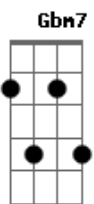

© ukulele-chords.com