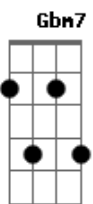

© ukulele-chords.com