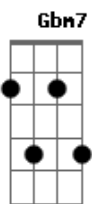

© ukulele-chords.com