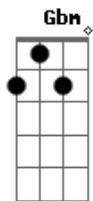

© ukulele-chords.com

© ukulele-chords.com