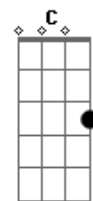

© ukulele-chords.com