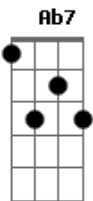

The Beatles - World Without Love

Tom: E

E Ab7
Please lock me away
Dbm
And don't allow the day
E
Here inside,
A
Where I hide,
E
With my loneliness
Gbm
I don't care what they say,
B7
I won't stay,
E C B7
In a world without love

E Ab7
Birds sing out of tune,
Dbm
And raindrops hide the moon
E
I'm OK,
A
Here I'll stay,
E
With my loneliness
Gbm
I don't care what they say,
B7
I won't stay,
E E7
In a world without love

Am
So I wait and in a while,
E
I will see my true love smile,
Am
She may come, I know not when
Gbm C B7
When she does I'll know, so baby until

E Ab7
Then, lock me away
Dbm

And don't allow the day
E
Here inside,
A
Where I hide,
E
With my loneliness
Gbm
I don't care what they say,
B7
I won't stay,
E C B7
In a world without love
(solo) E Ab7 Dbm E A E Gbm B7 E E7

Am
So I wait and in a while,
E
I will see my true love smile,
Am
She may come, I know not when
Gbm C B7
When she does I'll know, so baby until

E Ab7
Then, lock me away
Dbm
And don't allow the day
E
Here inside,
A
Where I hide,
E
With my loneliness
Gbm
I don't care what they say,
B7
I won't stay,
E Dbm
In a world without love
Gbm
I don't care what they say,
B7
I won't stay,
E Dbm
In a world without love
(solo final) Gbm B7 E

Acordes

© ukulele-chords.com

© ukulele-chords.com

© ukulele-chords.com

© ukulele-chords.com

© ukulele-chords.com

© ukulele-chords.com

© ukulele-chords.com

© ukulele-chords.com

© ukulele-chords.com