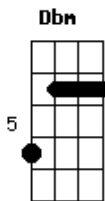

© ukulele-chords.com