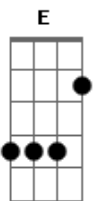

The Beatles - World Without Love

Tom: E

E Ab7
Please lock me away
Dbm
And don't allow the day
E
Here inside,
A
Where I hide,
E
With my loneliness
Gbm
I don't care what they say,
B7
I won't stay,
E C B7
In a world without love

E Ab7
Birds sing out of tune,
Dbm
And raindrops hide the moon
E
I'm OK,
A
Here I'll stay,
E
With my loneliness
Gbm
I don't care what they say,
B7
I won't stay,
E E7
In a world without love

Am
So I wait and in a while,
E
I will see my true love smile,
Am
She may come, I know not when
Gbm C B7
When she does I'll know, so baby until

E Ab7
Then, lock me away
Dbm

And don't allow the day
E
Here inside,
A
Where I hide,
E
With my loneliness
Gbm
I don't care what they say,
B7
I won't stay,
E C B7
In a world without love
(solo) E Ab7 Dbm E A E Gbm B7 E E7

Am
So I wait and in a while,
E
I will see my true love smile,
Am
She may come, I know not when
Gbm C B7
When she does I'll know, so baby until

E Ab7
Then, lock me away
Dbm
And don't allow the day
E
Here inside,
A
Where I hide,
E
With my loneliness
Gbm
I don't care what they say,
B7
I won't stay,
E Dbm
In a world without love
Gbm
I don't care what they say,
B7
I won't stay,
E Dbm
In a world without love
(solo final) Gbm B7 E

Acordes

© ukulele-chords.com