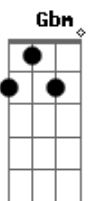

© ukulele-chords.com