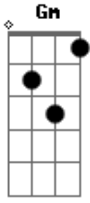

The Beatles - While My Guitar Gently Weeps

Capostraste na 5ª casa

tom:

Cm (forma dos acordes no tom de Gm)

Acordes

© ukulele-chords.com

© ukulele-chords.com