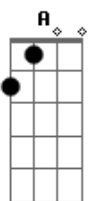

The Beatles - While My Guitar Gently Weeps

Tom: A

Intro é feita no piano mas no violão/guitarra fica assim:

Daí entra a guitarra:

Am Am Am F7
I look at you all see the love there that's sleeping
Am G D E
While my guitar gently weeps

Am Am Am F7
I look at the floor and I see it needs sweeping
Am G C E
Still my guitar gently weeps

Refrão:

A Dbm Gbm Dbm
I don't know why nobody told you
Bm E D E
how to unfold your love

A Dbm Gbm Dbm
I don't know how someone controlled you
Bm E D E
They bought and sold you

Am Am Am F7
I look at the world and I notice it's turning
Am G D E
While my guitar gently weeps

Am Am Am F7
With every mistake we must surely be learning
Am G C E
Still my guitar gently weeps

Tablatura:

Parte 1:

Parte 2:

Parte 3:

A Dbm Gbm Dbm
I don't know how you were diverted
Bm E D E
You were perverted too

A Dbm Gbm Dbm
I don't know how you were inverted
Bm E D E
No one alerted you.

Am Am Am F7
I look at you all see the love there that's sleeping
Am G D E
While my guitar gently weeps

Am Am Am F7
I look at you all
Am G C E
Still my guitar gently weeps

Tablatura Final:

Acordes

© ukulele-chords.com