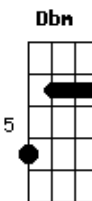

© ukulele-chords.com