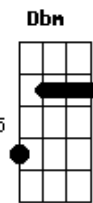

© ukulele-chords.com