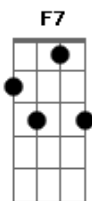

The Beatles - While My Guitar Gently Weeps

Tom: A

Intro é feita no piano mas no violão/guitarra fica assim:

Daí entra a guitarra:

Am Am Am F7
 I look at you all see the love there that's sleeping
 Am G D E
 While my guitar gently weeps

Am Am Am F7
 I look at the floor and I see it needs sweeping
 Am G C E
 Still my guitar gently weeps

Refrão:

A Dbm Gbm Dbm
 I don't know why nobody told you
 Bm E D E
 how to unfold your love

A Dbm Gbm Dbm
 I don't know how someone controlled you
 Bm E D E
 They bought and sold you

Parte 1:

Parte 2:

Parte 3:

A Dbm Gbm Dbm
 I don't know how you were diverted
 Bm E D E
 You were perverted too

A Dbm Gbm Dbm
 I don't know how you were inverted
 Bm E D E
 No one alerted you.

Am Am Am F7
 I look at you all see the love there that's sleeping
 Am G D E
 While my guitar gently weeps

Am Am Am F7
 I look at you all
 Am G C E
 Still my guitar gently weeps

Tablatura Final:

Acordes

© ukulele-chords.com

© ukulele-chords.com

© ukulele-chords.com

© ukulele-chords.com

© ukulele-chords.com