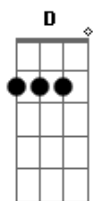

The Beatles - While My Guitar Gently Weeps

Tom: A

Intro é feita no piano mas no violão/guitarra fica assim:

Daí entra a guitarra:

Am Am Am F7
 I look at you all see the love there that's sleeping
 Am G D E
 While my guitar gently weeps

Parte 1:

Parte 2:

Parte 3:

A Dbm Gbm Dbm
 I don't know how you were diverted
 Bm E D E
 You were perverted too

A Dbm Gbm Dbm
 I don't know how you were inverted
 Bm E D E
 No one alerted you.

Am Am Am F7
 I look at you all see the love there that's sleeping
 Am G D E
 While my guitar gently weeps

Am Am Am F7
 I look at you all
 Am G C E
 Still my guitar gently weeps

Tablatura Final:

Acordes

© ukulele-chords.com

© ukulele-chords.com

© ukulele-chords.com

© ukulele-chords.com

© ukulele-chords.com