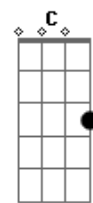

© ukulele-chords.com