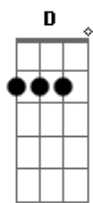

The Beatles - While My Guitar Gently Weeps

Tom: A

Intro é feita no piano mas no violão/guitarra fica assim:

Daí entra a guitarra:

Am Am Am F7
 I look at you all see the love there that's sleeping
Am G D E
 While my guitar gently weeps

Am Am Am F7
 I look at the floor and I see it needs sweeping
Am G C E
 Still my guitar gently weeps

Refrão:

A Dbm Gbm Dbm
 I don't know why nobody told you
Bm E D E
 how to unfold your love

A Dbm Gbm Dbm
 I don't know how someone controlled you
Bm E D E
 They bought and sold you

Parte 1:

Parte 2:

Parte 3:

A Dbm Gbm Dbm
 I don't know how you were diverted
Bm E D E
 You were perverted too

A Dbm Gbm Dbm
 I don't know how you were inverted
Bm E D E
 No one alerted you.

Am Am Am F7
 I look at you all see the love there that's sleeping
Am G D E
 While my guitar gently weeps

Am Am Am F7
 I look at you all
Am G C E
 Still my guitar gently weeps

Tablatura Final:

Acordes

© ukulele-chords.com

© ukulele-chords.com

© ukulele-chords.com

© ukulele-chords.com

© ukulele-chords.com