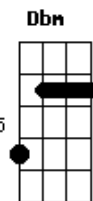

© ukulele-chords.com