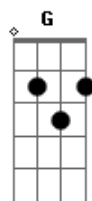

The Beatles - While My Guitar Gently Weeps

Tom: A

Intro é feita no piano mas no violão/guitarra fica assim:

Daí entra a guitarra:

Am Am Am F7
 I look at you all see the love there that's sleeping
 Am G D E
 While my guitar gently weeps

Am Am Am F7
 I look at the floor and I see it needs sweeping
 Am G C E
 Still my guitar gently weeps

Refrão:

A Dbm Gbm Dbm
 I don't know why nobody told you
 Bm E D E
 how to unfold your love

A Dbm Gbm Dbm
 I don't know how someone controlled you
 Bm E D E
 They bought and sold you

Parte 1:

Parte 2:

Parte 3:

A Dbm Gbm Dbm
 I don't know how you were diverted
 Bm E D E
 You were perverted too

A Dbm Gbm Dbm
 I don't know how you were inverted
 Bm E D E
 No one alerted you.

Am Am Am F7
 I look at you all see the love there that's sleeping
 Am G D E
 While my guitar gently weeps

Am Am Am F7
 I look at you all
 Am G C E
 Still my guitar gently weeps

Tablatura Final:

Acordes

© ukulele-chords.com

© ukulele-chords.com

© ukulele-chords.com

© ukulele-chords.com

© ukulele-chords.com