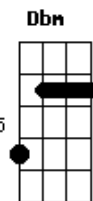

The Beatles - While My Guitar Gently Weeps

Tom: A

Intro é feita no piano mas no violão/guitarra fica assim:

Daí entra a guitarra:

^{Am} ^{Am} ^{Am} ^{F7}
 I look at you all see the love there that's sleeping
^{Am} ^G ^D ^E
 While my guitar gently weeps

^A ^{Dbm} ^{Gbm} ^{Dbm}
 I don't know how you were inverted
^{Bm} ^E ^D ^E
 No one alerted you.

^{Am} ^{Am} ^{Am} ^{F7}
 I look at you all see the love there that's sleeping
^{Am} ^G ^D ^E
 While my guitar gently weeps

^{Am} ^{Am} ^{Am} ^{F7}
 I look at you all
^{Am} ^G ^C ^E
 Still my guitar gently weeps

Tablatura Final:

Acordes

© ukulele-chords.com

© ukulele-chords.com

© ukulele-chords.com

© ukulele-chords.com

© ukulele-chords.com