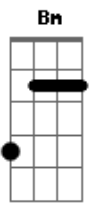

© ukulele-chords.com