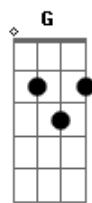

The Beatles - While My Guitar Gently Weeps

Tom: A

Intro é feita no piano mas no violão/guitarra fica assim:

Daí entra a guitarra:

Am Am Am F7
 I look at you all see the love there that's sleeping
Am G D E
 While my guitar gently weeps

Am Am Am F7
 I look at the floor and I see it needs sweeping
Am G C E
 Still my guitar gently weeps

Refrão:

A Dbm Gbm Dbm
 I don't know why nobody told you
Bm E D E
 how to unfold your love

A Dbm Gbm Dbm
 I don't know how someone controlled you
Bm E D E
 They bought and sold you

Parte 1:

Parte 2:

Parte 3:

A Dbm Gbm Dbm
 I don't know how you were diverted
Bm E D E
 You were perverted too

A Dbm Gbm Dbm
 I don't know how you were inverted
Bm E D E
 No one alerted you.

Am Am Am F7
 I look at you all see the love there that's sleeping
Am G D E
 While my guitar gently weeps

Am Am Am F7
 I look at you all
Am G C E
 Still my guitar gently weeps

Tablatura Final:

Acordes

© ukulele-chords.com

© ukulele-chords.com

© ukulele-chords.com

© ukulele-chords.com

© ukulele-chords.com