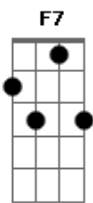

The Beatles - While My Guitar Gently Weeps

Tom: A

Intro é feita no piano mas no violão/guitarra fica assim:

Daí entra a guitarra:

Am Am Am F7
 I look at you all see the love there that's sleeping
Am G D E
 While my guitar gently weeps

Am Am Am F7
 I look at the floor and I see it needs sweeping
Am G C E
 Still my guitar gently weeps

Refrão:

A Dbm Gbm Dbm
 I don't know why nobody told you
Bm E D E
 how to unfold your love

A Dbm Gbm Dbm
 I don't know how someone controlled you
Bm E D E
 They bought and sold you

Parte 1:

Parte 2:

Parte 3:

A Dbm Gbm Dbm
 I don't know how you were diverted
Bm E D E
 You were perverted too

A Dbm Gbm Dbm
 I don't know how you were inverted
Bm E D E
 No one alerted you.

Am Am Am F7
 I look at you all see the love there that's sleeping
Am G D E
 While my guitar gently weeps

Am Am Am F7
 I look at you all
Am G C E
 Still my guitar gently weeps

Tablatura Final:

Acordes

© ukulele-chords.com

© ukulele-chords.com

© ukulele-chords.com

© ukulele-chords.com

© ukulele-chords.com