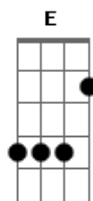

The Beatles - While My Guitar Gently Weeps

Tom: A

Intro é feita no piano mas no violão/guitarra fica assim:

Daí entra a guitarra:

Am Am Am F7
 I look at you all see the love there that's sleeping
 Am G D E
 While my guitar gently weeps

Am Am Am F7
 I look at the floor and I see it needs sweeping
 Am G C E
 Still my guitar gently weeps

Refrão:

A Dbm Gbm Dbm
 I don't know why nobody told you
 Bm E D E
 how to unfold your love

A Dbm Gbm Dbm
 I don't know how someone controlled you
 Bm E D E
 They bought and sold you

Parte 1:

Parte 2:

Parte 3:

A Dbm Gbm Dbm
 I don't know how you were diverted
 Bm E D E
 You were perverted too

A Dbm Gbm Dbm
 I don't know how you were inverted
 Bm E D E
 No one alerted you.

Am Am Am F7
 I look at you all see the love there that's sleeping
 Am G D E
 While my guitar gently weeps

Am Am Am F7
 I look at you all
 Am G C E
 Still my guitar gently weeps

Tablatura Final:

Acordes

© ukulele-chords.com

© ukulele-chords.com

© ukulele-chords.com

© ukulele-chords.com

© ukulele-chords.com