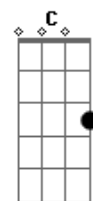

The Beatles - While My Guitar Gently Weeps

Tom: A

Intro é feita no piano mas no violão/guitarra fica assim:

Daí entra a guitarra:

^{Am} ^{Am} ^{Am} ^{F7}
 I look at you all see the love there that's sleeping
^{Am} ^G ^D ^E
 While my guitar gently weeps

^{Am} ^{Am} ^{Am} ^{F7}
 I look at the floor and I see it needs sweeping
^{Am} ^G ^C ^E
 Still my guitar gently weeps

Refrão:

^A ^{Dbm} ^{Gbm} ^{Dbm}
 I don't know why nobody told you
^{Bm} ^E ^D ^E
 how to unfold your love

^A ^{Dbm} ^{Gbm} ^{Dbm}
 I don't know how you were inverted
^{Bm} ^E ^D ^E
 No one alerted you.

^{Am} ^{Am} ^{Am} ^{F7}
 I look at you all see the love there that's sleeping
^{Am} ^G ^D ^E
 While my guitar gently weeps

^{Am} ^{Am} ^{Am} ^{F7}
 I look at you all
^{Am} ^G ^C ^E
 Still my guitar gently weeps

Tablatura Final:

Acordes

© ukulele-chords.com

© ukulele-chords.com

© ukulele-chords.com

© ukulele-chords.com

© ukulele-chords.com