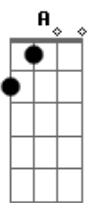

The Beatles - While My Guitar Gently Weeps

Tom: A

Intro é feita no piano mas no violão/guitarra fica assim:

Daí entra a guitarra:

Am Am Am F7
I look at you all see the love there that's sleeping
Am G D E
While my guitar gently weeps

Am Am Am F7
I look at the floor and I see it needs sweeping
Am G C E
Still my guitar gently weeps

Refrão:

A Dbm Gbm Dbm
I don't know why nobody told you
Bm E D E
how to unfold your love

A Dbm Gbm Dbm
I don't know how someone controlled you
Bm E D E
They bought and sold you

Am Am Am F7
I look at the world and I notice it's turning
Am G D E
While my guitar gently weeps

Am Am Am F7
With every mistake we must surely be learning
Am G C E
Still my guitar gently weeps

Tablatura:

Parte 1:

Parte 2:

Parte 3:

A Dbm Gbm Dbm
I don't know how you were diverted
Bm E D E
You were perverted too

A Dbm Gbm Dbm
I don't know how you were inverted
Bm E D E
No one alerted you.

Am Am Am F7
I look at you all see the love there that's sleeping
Am G D E
While my guitar gently weeps

Am Am Am F7
I look at you all
Am G C E
Still my guitar gently weeps

Tablatura Final:

Acordes

© ukulele-chords.com