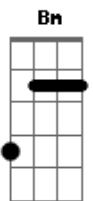

The Beatles - While My Guitar Gently Weeps

Tom: A

Intro é feita no piano mas no violão/guitarra fica assim:

Daí entra a guitarra:

^{Am} ^{Am} ^{Am} ^{F7}
 I look at you all see the love there that's sleeping
^{Am} ^G ^D ^E
 While my guitar gently weeps

^{Am} ^{Am} ^{Am} ^{F7}
 I look at the floor and I see it needs sweeping
^{Am} ^G ^C ^E
 Still my guitar gently weeps

Refrão:

^A ^{Dbm} ^{Gbm} ^{Dbm}
 I don't know why nobody told you
^{Bm} ^E ^D ^E
 how to unfold your love

^{Am} ^{Am} ^{Am} ^{F7}
 I look at you all
^{Am} ^G ^C ^E
 Still my guitar gently weeps

Tablatura Final:

Acordes

© ukulele-chords.com

© ukulele-chords.com

© ukulele-chords.com

© ukulele-chords.com

© ukulele-chords.com