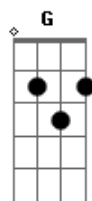

The Beatles - While My Guitar Gently Weeps

Tom: A

Intro é feita no piano mas no violão/guitarra fica assim:

Daí entra a guitarra:

^{Am} ^{Am} ^{Am} ^{F7}
 I look at you all see the love there that's sleeping
^{Am} ^G ^D ^E
 While my guitar gently weeps

^{Am} ^{Am} ^{Am} ^{F7}
 I look at the floor and I see it needs sweeping
^{Am} ^G ^C ^E
 Still my guitar gently weeps

Refrão:

^A ^{Dbm} ^{Gbm} ^{Dbm}
 I don't know why nobody told you
^{Bm} ^E ^D ^E
 how to unfold your love

^A ^{Dbm} ^{Gbm} ^{Dbm}
 I don't know how you were inverted
^{Bm} ^E ^D ^E
 No one alerted you.

^{Am} ^{Am} ^{Am} ^{F7}
 I look at you all see the love there that's sleeping
^{Am} ^G ^D ^E
 While my guitar gently weeps

^{Am} ^{Am} ^{Am} ^{F7}
 I look at you all
^{Am} ^G ^C ^E
 Still my guitar gently weeps

Tablatura Final:

Acordes

© ukulele-chords.com

© ukulele-chords.com

© ukulele-chords.com

© ukulele-chords.com

© ukulele-chords.com