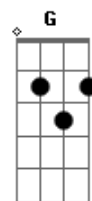

The Beatles - While My Guitar Gently Weeps

Tom: A

Intro é feita no piano mas no violão/guitarra fica assim:

Daí entra a guitarra:

Am Am Am F7
 I look at you all see the love there that's sleeping
 Am G D E
 While my guitar gently weeps

Am Am Am F7
 I look at the floor and I see it needs sweeping
 Am G C E
 Still my guitar gently weeps

Refrão:

A Dbm Gbm Dbm
 I don't know why nobody told you
 Bm E D E
 how to unfold your love

A Dbm Gbm Dbm
 I don't know how someone controlled you
 Bm E D E
 They bought and sold you

Parte 1:

Parte 2:

Parte 3:

A Dbm Gbm Dbm
 I don't know how you were diverted
 Bm E D E
 You were perverted too

A Dbm Gbm Dbm
 I don't know how you were inverted
 Bm E D E
 No one alerted you.

Am Am Am F7
 I look at you all see the love there that's sleeping
 Am G D E
 While my guitar gently weeps

Am Am Am F7
 I look at you all
 Am G C E
 Still my guitar gently weeps

Tablatura Final:

Acordes

© ukulele-chords.com

© ukulele-chords.com

© ukulele-chords.com

© ukulele-chords.com

© ukulele-chords.com