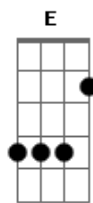

The Beatles - While My Guitar Gently Weeps

Tom: A

Intro é feita no piano mas no violão/guitarra fica assim:

Daí entra a guitarra:

Am Am Am F7
 I look at you all see the love there that's sleeping
Am G D E
 While my guitar gently weeps

Am Am Am F7
 I look at the floor and I see it needs sweeping
Am G C E
 Still my guitar gently weeps

Refrão:

A Dbm Gbm Dbm
 I don't know why nobody told you
Bm E D E
 how to unfold your love

A Dbm Gbm Dbm
 I don't know how someone controlled you
Bm E D E
 They bought and sold you

Parte 1:

Parte 2:

Parte 3:

A Dbm Gbm Dbm
 I don't know how you were diverted
Bm E D E
 You were perverted too

A Dbm Gbm Dbm
 I don't know how you were inverted
Bm E D E
 No one alerted you.

Am Am Am F7
 I look at you all see the love there that's sleeping
Am G D E
 While my guitar gently weeps

Am Am Am F7
 I look at you all
Am G C E
 Still my guitar gently weeps

Tablatura Final:

Acordes

© ukulele-chords.com

© ukulele-chords.com

© ukulele-chords.com

© ukulele-chords.com

© ukulele-chords.com