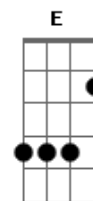

The Beatles - While My Guitar Gently Weeps

Tom: A

Intro é feita no piano mas no violão/guitarra fica assim:

Daí entra a guitarra:

Am Am Am F7
 I look at you all see the love there that's sleeping
 Am G D E
 While my guitar gently weeps

Am Am Am F7
 I look at the floor and I see it needs sweeping
 Am G C E
 Still my guitar gently weeps

Refrão:

A Dbm Gbm Dbm
 I don't know why nobody told you
 Bm E D E
 how to unfold your love

A Dbm Gbm Dbm
 I don't know how someone controlled you
 Bm E D E
 They bought and sold you

Parte 1:

Parte 2:

Parte 3:

A Dbm Gbm Dbm
 I don't know how you were diverted
 Bm E D E
 You were perverted too

A Dbm Gbm Dbm
 I don't know how you were inverted
 Bm E D E
 No one alerted you.

Am Am Am F7
 I look at you all see the love there that's sleeping
 Am G D E
 While my guitar gently weeps

Am Am Am F7
 I look at you all
 Am G C E
 Still my guitar gently weeps

Tablatura Final:

Acordes

© ukulele-chords.com

© ukulele-chords.com

© ukulele-chords.com

© ukulele-chords.com

© ukulele-chords.com