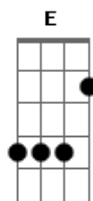

The Beatles - While My Guitar Gently Weeps

Tom: A

Intro é feita no piano mas no violão/guitarra fica assim:

Daí entra a guitarra:

^{Am} ^{Am} ^{Am} ^{F7}
 I look at you all see the love there that's sleeping
^{Am} ^G ^D ^E
 While my guitar gently weeps

^{Am} ^{Am} ^{Am} ^{F7}
 I look at the floor and I see it needs sweeping
^{Am} ^G ^C ^E
 Still my guitar gently weeps

Refrão:

^A ^{Dbm} ^{Gbm} ^{Dbm}
 I don't know why nobody told you
^{Bm} ^E ^D ^E
 how to unfold your love

^A ^{Dbm} ^{Gbm} ^{Dbm}
 I don't know how you were inverted
^{Bm} ^E ^D ^E
 No one alerted you.

^{Am} ^{Am} ^{Am} ^{F7}
 I look at you all see the love there that's sleeping
^{Am} ^G ^D ^E
 While my guitar gently weeps

^{Am} ^{Am} ^{Am} ^{F7}
 I look at you all
^{Am} ^G ^C ^E
 Still my guitar gently weeps

Tablatura Final:

Acordes

© ukulele-chords.com

© ukulele-chords.com

© ukulele-chords.com

© ukulele-chords.com

© ukulele-chords.com