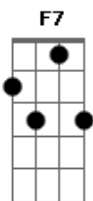

The Beatles - While My Guitar Gently Weeps

Tom: A

Intro é feita no piano mas no violão/guitarra fica assim:

Daí entra a guitarra:

Am Am Am F7
 I look at you all see the love there that's sleeping
 Am G D E
 While my guitar gently weeps

Am Am Am F7
 I look at the floor and I see it needs sweeping
 Am G C E
 Still my guitar gently weeps

Refrão:

A Dbm Gbm Dbm
 I don't know why nobody told you
 Bm E D E
 how to unfold your love

A Dbm Gbm Dbm
 I don't know how someone controlled you
 Bm E D E
 They bought and sold you

Parte 1:

Parte 2:

Parte 3:

A Dbm Gbm Dbm
 I don't know how you were diverted
 Bm E D E
 You were perverted too

A Dbm Gbm Dbm
 I don't know how you were inverted
 Bm E D E
 No one alerted you.

Am Am Am F7
 I look at you all see the love there that's sleeping
 Am G D E
 While my guitar gently weeps

Am Am Am F7
 I look at you all
 Am G C E
 Still my guitar gently weeps

Tablatura Final:

Acordes

© ukulele-chords.com

© ukulele-chords.com

© ukulele-chords.com

© ukulele-chords.com

© ukulele-chords.com