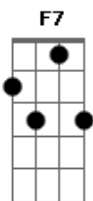

The Beatles - While My Guitar Gently Weeps

Tom: A

Intro é feita no piano mas no violão/guitarra fica assim:

Daí entra a guitarra:

^{Am} ^{Am} ^{Am} ^{F7}
 I look at you all see the love there that's sleeping
^{Am} ^G ^D ^E
 While my guitar gently weeps

^{Am} ^{Am} ^{Am} ^{F7}
 I look at the floor and I see it needs sweeping
^{Am} ^G ^C ^E
 Still my guitar gently weeps

Refrão:

^A ^{Dbm} ^{Gbm} ^{Dbm}
 I don't know why nobody told you
^{Bm} ^E ^D ^E
 how to unfold your love

^A ^{Dbm} ^{Gbm} ^{Dbm}
 I don't know how you were inverted
^{Bm} ^E ^D ^E
 No one alerted you.

^{Am} ^{Am} ^{Am} ^{F7}
 I look at you all see the love there that's sleeping
^{Am} ^G ^D ^E
 While my guitar gently weeps

^{Am} ^{Am} ^{Am} ^{F7}
 I look at you all
^{Am} ^G ^C ^E
 Still my guitar gently weeps

Tablatura Final:

Acordes

© ukulele-chords.com

© ukulele-chords.com

© ukulele-chords.com

© ukulele-chords.com

© ukulele-chords.com