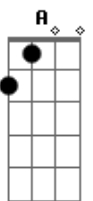

© ukulele-chords.com