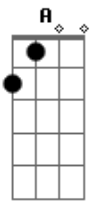

© ukulele-chords.com