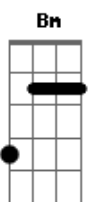

The Beatles - What You're Doing

Tom: D

Bm G D G
be too much too ask of you What You're Doing to me

(Riff1)

Solo:

(Repita Riff 1)

D G D G
Look what you're doing I'm feeling blue and lonely would
it
Bm G D G
be too much too ask of you What You're Doing to me

D G D G
Please stop your lying you got me crying girl why should it
Bm G D
be too much too ask of you What You're Doing to me

G Bm G Bm
I've been waiting here for you wondering what you're gonna do
E A
should you need a love that's true it's me

G D G D
What you're doing to me What you're doing to me
G D A

D G D G
Please stop your lying you got me crying girl why should it Termina com (Riff1)

Acordes

© ukulele-chords.com

© ukulele-chords.com

© ukulele-chords.com