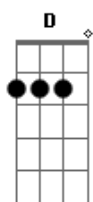

The Beatles - What You're Doing

Tom: D

Bm G D G
be too much too ask of you What You're Doing to me

(Riff1)

Solo:

(Repita Riff 1)

D G D G
Look what you're doing I'm feeling blue and lonely would
it
Bm G D G
be too much too ask of you What You're Doing to me

G Bm G Bm
I've been waiting here for you wondering what you're gonna do
E A
should you need a love that's true it's me

D G D G
You got me running and there's no fun in it why should it
Bm G D G
be too much too ask of you What You're Doing to me

D G D G
Please stop your lying you got me crying girl why should it
Bm G D
be too much too ask of you What You're Doing to me

G Bm G Bm
I've been waiting here for you wondering what you're gonna do
E A
should you need a love that's true it's me

G D G D
What you're doing to me What you're doing to me
G D A

D G D G
Please stop your lying you got me crying girl why should it Termina com (Riff1)

Acordes

© ukulele-chords.com