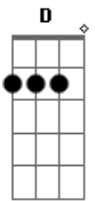

The Beatles - What You're Doing

Tom: D

Bm G D G
be too much too ask of you What You're Doing to me

(Riff1)

Solo:

(Repita Riff 1)

D G D G
Look what you're doing I'm feeling blue and lonely would
it
Bm G D G
be too much too ask of you What You're Doing to me

G Bm G Bm
I've been waiting here for you wondering what you're gonna do
E A
should you need a love that's true it's me

D G D G
You got me running and there's no fun in it why should it
Bm G D G
be too much too ask of you What You're Doing to me

D G D G
Please stop your lying you got me crying girl why should it
Bm G D
be too much too ask of you What You're Doing to me

G Bm G Bm
I've been waiting here for you wondering what you're gonna do
E A
should you need a love that's true it's me

G D G D
What you're doing to me What you're doing to me
G D A

D G D G
Please stop your lying you got me crying girl why should it Termina com (Riff1)

Acordes

© ukulele-chords.com