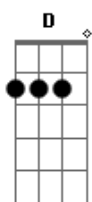

The Beatles - What Are You Doing

Tom: D

(Intro:) D G D G

Verse 1:

D Look what you're doing G I'm feeling blue and lonely would D it G
Bm be too much too ask of you G What You're Doing to me D G

Verse 2:

D You got me running G and there's no fun in it why should it D
Bm be too much too ask of you G What You're Doing to me D G

Bridge:

G I've been waiting here for you Bm wondering what you're gonna do G
E should you need a love that's true it's me A

Verse 3:

D Please stop your lying G D you got me crying girl why should it G
Bm be too much too ask of you G What You're Doing to me D G

(Instrumental:) D G7 D G7 D G7

Bridge:

G I've been waiting here for you Bm wondering what you're gonna do G
E should you need a love that's true it's me A

Verse 4:

D Please stop your lying G D you got me crying girl why should it G
Bm be too much too ask of you G What You're Doing to me D

Coda:

D What you're doing to me G D What you're doing to me G D
G D G7 D G7

Acordes