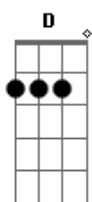

The Beatles - What Are You Doing

Tom: D

(Intro:) D G D G

Verse 1:

D Look what you're doing I'm feeling blue and lonely would
it
Bm be too much too ask of you What You're Doing to me

Verse 2:

D You got me running and there's no fun in it why should it
Bm be too much too ask of you What You're Doing to me

Bridge:

G I've been waiting here for you wondering what you're gonna do
E should you need a love that's true it's me

Verse 3:

D Please stop your lying you got me crying girl why should it
Bm be too much too ask of you What You're Doing to me

(Instrumental:) D G7 D G7 D G7

Bridge:

G I've been waiting here for you wondering what you're gonna do
E should you need a love that's true it's me

Verse 4:

D Please stop your lying you got me crying girl why should it
Bm be too much too ask of you What You're Doing to me

Coda:

G D G D
What you're doing to me What you're doing to me
G D G D
D G7 D G7

Acordes