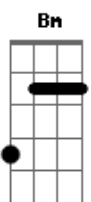

The Beatles - What Are You Doing

Tom: D

(Intro:) D G D G

Verse 1:

D Look what you're doing G I'm feeling blue and lonely would D it G
Bm be too much too ask of you G D G What You're Doing to me

Verse 2:

D You got me running G and there's no fun in it why should it D
Bm be too much too ask of you G D G What You're Doing to me

Bridge:

G I've been waiting here for you Bm wondering what you're gonna do G
E should you need a love that's true it's me A

Verse 3:

D Please stop your lying G D you got me crying girl why should it G
Bm be too much too ask of you G D G What You're Doing to me

(Instrumental:) D G7 D G7 D G7

Bridge:

G I've been waiting here for you Bm wondering what you're gonna do Bm
E should you need a love that's true it's me A

Verse 4:

D Please stop your lying G D you got me crying girl why should it G
Bm be too much too ask of you G D G What You're Doing to me

Coda:

D What you're doing to me G D What you're doing to me G D
G D G7 D G7

Acordes

© ukulele-chords.com

© ukulele-chords.com

© ukulele-chords.com

© ukulele-chords.com

© ukulele-chords.com