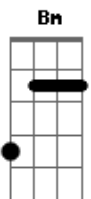

The Beatles - What Are You Doing

Tom: D

(Intro:) D G D G

Verse 1:

D Look what you're doing G I'm feeling blue and lonely would D it G
 Bm be too much too ask of you G D G What You're Doing to me

Verse 2:

D You got me running G and there's no fun in it why should it D
 Bm be too much too ask of you G D G What You're Doing to me

Bridge:

G I've been waiting here for you Bm wondering what you're gonna do G
 E should you need a love that's true it's me A

Verse 3:

D Please stop your lying G D you got me crying girl why should it G
 Bm be too much too ask of you G D G What You're Doing to me

(Instrumental:) D G7 D G7 D G7

Bridge:

G I've been waiting here for you Bm wondering what you're gonna do Bm
 E should you need a love that's true it's me A

Verse 4:

D Please stop your lying G D you got me crying girl why should it G
 Bm be too much too ask of you G D G What You're Doing to me

Coda:

G D What you're doing to me D What you're doing to me G D
 G D G7 D G7

Acordes

© ukulele-chords.com

© ukulele-chords.com

© ukulele-chords.com

© ukulele-chords.com

© ukulele-chords.com