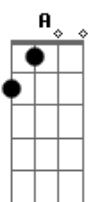

(Instrumental:) D G7 D G7 D G7

Bridge:

G I've been waiting here for you Bm wondering what you're gonna do Bm
E should you need a love that's true it's me A

Verse 4:

D Please stop your lying G D you got me crying girl why should it G
Bm be too much too ask of you G D G What You're Doing to me

Coda:

D What you're doing to me G D What you're doing to me G D
G D G7 D G7

Acordes

© ukulele-chords.com

© ukulele-chords.com

© ukulele-chords.com

© ukulele-chords.com

© ukulele-chords.com