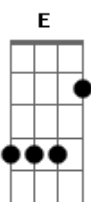

The Beatles - What Are You Doing

Tom: D

(Intro:) D G D G

Verse 1:

D Look what you're doing G I'm feeling blue and lonely would D it G
Bm be too much too ask of you G D G What You're Doing to me

Verse 2:

D You got me running G and there's no fun in it why should it D
Bm be too much too ask of you G D G What You're Doing to me

Bridge:

G I've been waiting here for you Bm wondering what you're gonna do G
E should you need a love that's true it's me A

Verse 3:

D Please stop your lying G D you got me crying girl why should it G
Bm be too much too ask of you G D G What You're Doing to me

(Instrumental:) D G7 D G7 D G7

Bridge:

G I've been waiting here for you Bm wondering what you're gonna do Bm
E should you need a love that's true it's me A

Verse 4:

D Please stop your lying G D you got me crying girl why should it G
Bm be too much too ask of you G D G What You're Doing to me

Coda:

D What you're doing to me G D What you're doing to me G D
G D G7 D G7

Acordes

© ukulele-chords.com

© ukulele-chords.com

© ukulele-chords.com

© ukulele-chords.com

© ukulele-chords.com