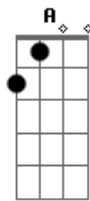

The Beatles - What Are You Doing

Tom: D

(Intro:) D G D G

Verse 1:

D Look what you're doing I'm feeling blue and lonely would
 it
 Bm be too much too ask of you What You're Doing to me

Verse 2:

D You got me running and there's no fun in it why should it
 Bm be too much too ask of you What You're Doing to me

(Instrumental:) D G7 D G7 D G7

Bridge:

G I've been waiting here for you wondering what you're gonna do
 E should you need a love that's true it's me

Verse 4:

D Please stop your lying you got me crying girl why should it
 Bm be too much too ask of you What You're Doing to me

Coda:

G D G D
 What you're doing to me What you're doing to me
 G D G D
 D G7 D G7

Acordes

© ukulele-chords.com

© ukulele-chords.com

© ukulele-chords.com

© ukulele-chords.com

© ukulele-chords.com