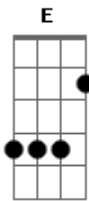

The Beatles - What Are You Doing

Tom: D

(Intro:) D G D G

Verse 1:

D Look what you're doing I'm feeling blue and lonely would
 it
 Bm be too much too ask of you What You're Doing to me

Verse 2:

D You got me running and there's no fun in it why should it
 Bm be too much too ask of you What You're Doing to me

Bridge:

G I've been waiting here for you wondering what you're gonna do
 E should you need a love that's true it's me

Verse 3:

D Please stop your lying you got me crying girl why should it
 Bm be too much too ask of you What You're Doing to me

(Instrumental:) D G7 D G7 D G7

Bridge:

G I've been waiting here for you wondering what you're gonna do
 E should you need a love that's true it's me

Verse 4:

D Please stop your lying you got me crying girl why should it
 Bm be too much too ask of you What You're Doing to me

Coda:

G D G D
 What you're doing to me What you're doing to me
 G D G D
 D G7 D G7

Acordes

© ukulele-chords.com

© ukulele-chords.com

© ukulele-chords.com

© ukulele-chords.com

© ukulele-chords.com