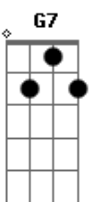

(Instrumental:) D G7 D G7 D G7

Bridge:

G I've been waiting here for you Bm wondering what you're gonna do G
 E should you need a love that's true it's me A

Verse 4:

D Please stop your lying G D you got me crying girl why should it G
 Bm be too much too ask of you G What You're Doing to me D

Coda:

D What you're doing to me G D What you're doing to me G D
 G D G7 D G7

Acordes

© ukulele-chords.com

© ukulele-chords.com

© ukulele-chords.com

© ukulele-chords.com

© ukulele-chords.com