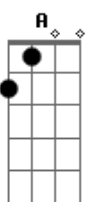

(Instrumental:) D G7 D G7 D G7

Bridge:

G I've been waiting here for you Bm wondering what you're gonna do G
 E should you need a love that's true it's me A

Verse 4:

D Please stop your lying G D you got me crying girl why should it G
 Bm be too much too ask of you G What You're Doing to me D

Coda:

D What you're doing to me G D What you're doing to me G D
 G D G7 D G7

Acordes

© ukulele-chords.com

© ukulele-chords.com

© ukulele-chords.com

© ukulele-chords.com

© ukulele-chords.com