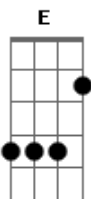

The Beatles - What Are You Doing

Tom: D

(Intro:) D G D G

Verse 1:

D Look what you're doing G I'm feeling blue and lonely would D it G
 Bm be too much too ask of you G D G What You're Doing to me

Verse 2:

D You got me running G and there's no fun in it why should it D
 Bm be too much too ask of you G D G What You're Doing to me

Bridge:

G I've been waiting here for you Bm wondering what you're gonna do G
 E should you need a love that's true it's me A

Verse 3:

D Please stop your lying G D you got me crying girl why should it G
 Bm be too much too ask of you G D G What You're Doing to me

(Instrumental:) D G7 D G7 D G7

Bridge:

G I've been waiting here for you Bm wondering what you're gonna do Bm
 E should you need a love that's true it's me A

Verse 4:

D Please stop your lying G D you got me crying girl why should it G
 Bm be too much too ask of you G D G What You're Doing to me

Coda:

G D What you're doing to me D What you're doing to me G D
 G D G7 D G7

Acordes

© ukulele-chords.com

© ukulele-chords.com

© ukulele-chords.com

© ukulele-chords.com

© ukulele-chords.com