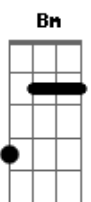

The Beatles - What Are You Doing

Tom: D

(Intro:) D G D G

Verse 1:

D Look what you're doing I'm feeling blue and lonely would
 it
 Bm be too much too ask of you What You're Doing to me

Verse 2:

D You got me running and there's no fun in it why should it
 Bm be too much too ask of you What You're Doing to me

Bridge:

G I've been waiting here for you wondering what you're gonna do
 E should you need a love that's true it's me

Verse 3:

D Please stop your lying you got me crying girl why should it
 Bm be too much too ask of you What You're Doing to me

(Instrumental:) D G7 D G7 D G7

Bridge:

G I've been waiting here for you wondering what you're gonna do
 E should you need a love that's true it's me

Verse 4:

D Please stop your lying you got me crying girl why should it
 Bm be too much too ask of you What You're Doing to me

Coda:

G D G D
 What you're doing to me What you're doing to me
 G D G D
 D G7 D G7

Acordes

© ukulele-chords.com

© ukulele-chords.com

© ukulele-chords.com

© ukulele-chords.com

© ukulele-chords.com