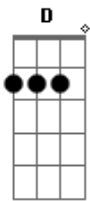

The Beatles - What Are You Doing

Tom: D

(Intro:) D G D G

Verse 1:

D Look what you're doing I'm feeling blue and lonely would
it
Bm be too much too ask of you What You're Doing to me

Verse 2:

D You got me running and there's no fun in it why should it
Bm be too much too ask of you What You're Doing to me

Bridge:

G I've been waiting here for you wondering what you're gonna do
E should you need a love that's true it's me

Verse 3:

D Please stop your lying you got me crying girl why should it
Bm be too much too ask of you What You're Doing to me

(Instrumental:) D G7 D G7 D G7

Bridge:

G I've been waiting here for you wondering what you're gonna do
E should you need a love that's true it's me

Verse 4:

D Please stop your lying you got me crying girl why should it
Bm be too much too ask of you What You're Doing to me

Coda:

G D G D
What you're doing to me What you're doing to me
G D G D
D G7 D G7

Acordes