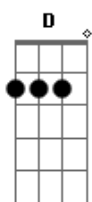

The Beatles - What Are You Doing

Tom: D

(Intro:) D G D G

Verse 1:

D Look what you're doing G I'm feeling blue and lonely would D it G
Bm be too much too ask of you G D G What You're Doing to me

Verse 2:

D You got me running G and there's no fun in it why should it D
Bm be too much too ask of you G D G What You're Doing to me

Bridge:

G I've been waiting here for you Bm wondering what you're gonna do G
E should you need a love that's true it's me A

Verse 3:

D Please stop your lying G D you got me crying girl why should it G
Bm be too much too ask of you G D G What You're Doing to me

(Instrumental:) D G7 D G7 D G7

Bridge:

G I've been waiting here for you Bm wondering what you're gonna do Bm
E should you need a love that's true it's me A

Verse 4:

D Please stop your lying G D you got me crying girl why should it G
Bm be too much too ask of you G D G What You're Doing to me

Coda:

D What you're doing to me G D What you're doing to me G D
G D G7 D G7

Acordes