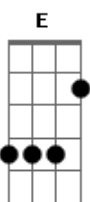

The Beatles - What Are You Doing

Tom: D

(Intro:) D G D G

Verse 1:

D Look what you're doing G I'm feeling blue and lonely would D it G
 Bm be too much too ask of you G What You're Doing to me D G

Verse 2:

D You got me running G and there's no fun in it why should it D
 Bm be too much too ask of you G What You're Doing to me D G

Bridge:

G I've been waiting here for you Bm wondering what you're gonna do G
 E should you need a love that's true it's me A

Verse 3:

D Please stop your lying G D you got me crying girl why should it G
 Bm be too much too ask of you G What You're Doing to me D G

(Instrumental:) D G7 D G7 D G7

Bridge:

G I've been waiting here for you Bm wondering what you're gonna do G
 E should you need a love that's true it's me A

Verse 4:

D Please stop your lying G D you got me crying girl why should it G
 Bm be too much too ask of you G What You're Doing to me D

Coda:

D What you're doing to me G D What you're doing to me G D
 G D G7 D G7

Acordes

© ukulele-chords.com

© ukulele-chords.com

© ukulele-chords.com

© ukulele-chords.com

© ukulele-chords.com