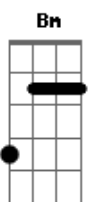

The Beatles - What Are You Doing

Tom: D

(Intro:) D G D G

Verse 1:

D Look what you're doing G I'm feeling blue and lonely would D it G
 Bm be too much too ask of you G What You're Doing to me D G

Verse 2:

D You got me running G and there's no fun in it why should it D
 Bm be too much too ask of you G What You're Doing to me D G

Bridge:

G I've been waiting here for you Bm wondering what you're gonna do G
 E should you need a love that's true it's me A

Verse 3:

D Please stop your lying G D you got me crying girl why should it G
 Bm be too much too ask of you G What You're Doing to me D G

(Instrumental:) D G7 D G7 D G7

Bridge:

G I've been waiting here for you Bm wondering what you're gonna do G
 E should you need a love that's true it's me A

Verse 4:

D Please stop your lying G D you got me crying girl why should it G
 Bm be too much too ask of you G What You're Doing to me D

Coda:

D What you're doing to me G D What you're doing to me G D
 G D G7 D G7

Acordes

© ukulele-chords.com

© ukulele-chords.com

© ukulele-chords.com

© ukulele-chords.com

© ukulele-chords.com