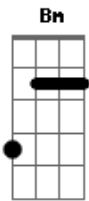

The Beatles - What Are You Doing

Tom: D

(Intro:) D G D G

Verse 1:

D Look what you're doing I'm feeling blue and lonely would
 it
 Bm be too much too ask of you What You're Doing to me

Verse 2:

D You got me running and there's no fun in it why should it
 Bm be too much too ask of you What You're Doing to me

Bridge:

G I've been waiting here for you wondering what you're gonna do
 E should you need a love that's true it's me

Verse 3:

D Please stop your lying you got me crying girl why should it
 Bm be too much too ask of you What You're Doing to me

(Instrumental:) D G7 D G7 D G7

Bridge:

G I've been waiting here for you wondering what you're gonna do
 E should you need a love that's true it's me

Verse 4:

D Please stop your lying you got me crying girl why should it
 Bm be too much too ask of you What You're Doing to me

Coda:

G D G D
 What you're doing to me What you're doing to me
 G D G D
 D G7 D G7

Acordes

© ukulele-chords.com

© ukulele-chords.com

© ukulele-chords.com

© ukulele-chords.com

© ukulele-chords.com