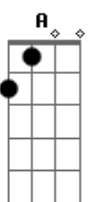

(Instrumental:) D G7 D G7 D G7

Bridge:

G I've been waiting here for you wondering what you're gonna do
 E should you need a love that's true it's me

Verse 4:

D Please stop your lying you got me crying girl why should it
 Bm be too much too ask of you What You're Doing to me

Coda:

G D G D
 What you're doing to me What you're doing to me
 G D G D
 D G7 D G7

Acordes

© ukulele-chords.com

© ukulele-chords.com

© ukulele-chords.com

© ukulele-chords.com

© ukulele-chords.com