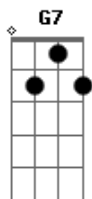

The Beatles - What Are You Doing

Tom: D

(Intro:) D G D G

Verse 1:

D Look what you're doing G I'm feeling blue and lonely would D it G
 Bm be too much too ask of you G D G What You're Doing to me

Verse 2:

D You got me running G and there's no fun in it why should it D
 Bm be too much too ask of you G D G What You're Doing to me

(Instrumental:) D G7 D G7 D G7

Bridge:

G I've been waiting here for you Bm wondering what you're gonna do Bm
 E should you need a love that's true it's me A

Verse 4:

D Please stop your lying G D you got me crying girl why should it G
 Bm be too much too ask of you G D G What You're Doing to me

Coda:

G D What you're doing to me D What you're doing to me G D
 G D G7 D G7

Acordes

© ukulele-chords.com

© ukulele-chords.com

© ukulele-chords.com

© ukulele-chords.com

© ukulele-chords.com