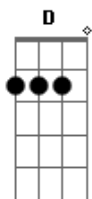

The Beatles - What Are You Doing

Tom: D

(Intro:) D G D G

Verse 1:

D Look what you're doing G I'm feeling blue and lonely would D it G
Bm be too much too ask of you G D G What You're Doing to me

Verse 2:

D You got me running G and there's no fun in it why should it D
Bm be too much too ask of you G D G What You're Doing to me

Bridge:

G I've been waiting here for you Bm wondering what you're gonna do G
E should you need a love that's true it's me A

Verse 3:

D Please stop your lying G D you got me crying girl why should it G
Bm be too much too ask of you G D G What You're Doing to me

(Instrumental:) D G7 D G7 D G7

Bridge:

G I've been waiting here for you Bm wondering what you're gonna do Bm
E should you need a love that's true it's me A

Verse 4:

D Please stop your lying G D you got me crying girl why should it G
Bm be too much too ask of you G D G What You're Doing to me

Coda:

G D What you're doing to me D What you're doing to me G D
G D G7 D G7

Acordes