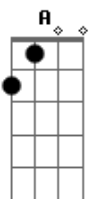

(Instrumental:) D G7 D G7 D G7

Bridge:

G I've been waiting here for you Bm wondering what you're gonna do Bm
 E should you need a love that's true it's me A

Verse 4:

D Please stop your lying G D you got me crying girl why should it G
 Bm be too much too ask of you G D G What You're Doing to me

Coda:

G D What you're doing to me D What you're doing to me G D
 G D G7 D G7

Acordes

© ukulele-chords.com

© ukulele-chords.com

© ukulele-chords.com

© ukulele-chords.com

© ukulele-chords.com