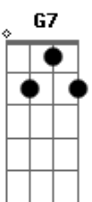

(Instrumental:) D G7 D G7 D G7

Bridge:

G I've been waiting here for you wondering what you're gonna do
 E should you need a love that's true it's me

Verse 4:

D Please stop your lying you got me crying girl why should it
 Bm be too much too ask of you What You're Doing to me

Coda:

G D G D
 What you're doing to me What you're doing to me
 G D G D
 D G7 D G7

Acordes

© ukulele-chords.com

© ukulele-chords.com

© ukulele-chords.com

© ukulele-chords.com

© ukulele-chords.com