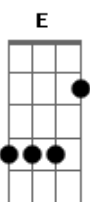

The Beatles - What Are You Doing

Tom: D

(Intro:) D G D G

Verse 1:

D Look what you're doing I'm feeling blue and lonely would
 it
 Bm be too much too ask of you What You're Doing to me

Verse 2:

D You got me running and there's no fun in it why should it
 Bm be too much too ask of you What You're Doing to me

Bridge:

G I've been waiting here for you wondering what you're gonna do
 E should you need a love that's true it's me

Verse 3:

D Please stop your lying you got me crying girl why should it
 Bm be too much too ask of you What You're Doing to me

(Instrumental:) D G7 D G7 D G7

Bridge:

G I've been waiting here for you wondering what you're gonna do
 E should you need a love that's true it's me

Verse 4:

D Please stop your lying you got me crying girl why should it
 Bm be too much too ask of you What You're Doing to me

Coda:

G D G D
 What you're doing to me What you're doing to me
 G D G D
 D G7 D G7

Acordes

© ukulele-chords.com

© ukulele-chords.com

© ukulele-chords.com

© ukulele-chords.com

© ukulele-chords.com