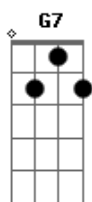

The Beatles - What Are You Doing

Tom: D

(Intro:) D G D G

Verse 1:

D Look what you're doing G I'm feeling blue and lonely would D it G
Bm be too much too ask of you G D G What You're Doing to me

Verse 2:

D You got me running G and there's no fun in it why should it D
Bm be too much too ask of you G D G What You're Doing to me

(Instrumental:) D G7 D G7 D G7

Bridge:

G I've been waiting here for you Bm wondering what you're gonna do Bm
E should you need a love that's true it's me A

Verse 4:

D Please stop your lying G D you got me crying girl why should it G
Bm be too much too ask of you G D G What You're Doing to me

Coda:

D What you're doing to me G D What you're doing to me G D
G D G7 D G7

Acordes

© ukulele-chords.com

© ukulele-chords.com

© ukulele-chords.com

© ukulele-chords.com

© ukulele-chords.com