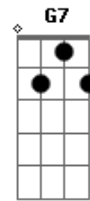

The Beatles - What Are You Doing

Tom: D

(Intro:) D G D G

Verse 1:

D Look what you're doing I'm feeling blue and lonely would
 it
 Bm be too much too ask of you What You're Doing to me

Verse 2:

D You got me running and there's no fun in it why should it
 Bm be too much too ask of you What You're Doing to me

(Instrumental:) D G7 D G7 D G7

Bridge:

G I've been waiting here for you wondering what you're gonna do
 E should you need a love that's true it's me

Verse 4:

D Please stop your lying you got me crying girl why should it
 Bm be too much too ask of you What You're Doing to me

Coda:

G D G D
 What you're doing to me What you're doing to me
 G D G D
 D G7 D G7

Acordes

© ukulele-chords.com

© ukulele-chords.com

© ukulele-chords.com

© ukulele-chords.com

© ukulele-chords.com