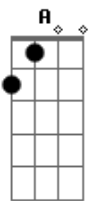

The Beatles - Ticket To Ride

Tom: **D**

Intro: **A** (Riff 1) x4

A (Riff 1)
 I think I'm gonna be sad I think it's today, yeah!
Bm (Riff 2) **E**
 The girl that's driving me mad is going away
Gbm **D7** **Gbm** **G**
 She's got a ticket to ride she's got a ticket to ride
Gbm **E** **A** (Riff 1)
 She's got a ticket to ride but she don't care.

A (Riff 1)
 I think I'm gonna be sad I think it's today, yeah
Bm (Riff 2) **E**
 The girl that's driving me mad is going away
Gbm **D** **Gbm** **G**
 She's got a ticket to ride she's got a ticket to ride
Gbm **E** **A** (Riff 1)
 She's got a ticket to ride but she don't care.

A
 My baby don't care
A
 My baby don't care
A
 My baby don't care...

.....Fade.....

Riff 1:

Riff 2:

Acordes

© ukulele-chords.com

© ukulele-chords.com

© ukulele-chords.com