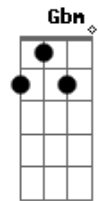

© ukulele-chords.com