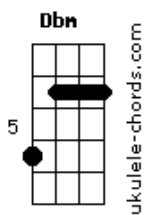

The Beatles - There's A Place

tom:
Dbm

[Primeira Parte]

There is a place, where I can go
When I feel low...when I feel blue
And it's my mind...and there's no time
When I'm alone

I think of you, the things you do
Go 'round my head...the things you said
Like, "I love only you."

[Refrão]

Dbm Gb E

Acordes

In my mind there's no sorrow
Don't you know that it's so
There'll be no sad tomorrow

Don't you know that it's so?

[Segunda Parte]

There is a place, where I can go
When I feel low...when I feel blue
And it's my mind
And there's no time, when I'm alone

There's a place

E|-----|