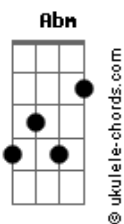

The Beatles - There's A Place

tom:
Dbm

[Primeira Parte]

There is a place, where I can go
 When I feel low...when I feel blue
 And it's my mind...and there's no time
 When I'm alone

I think of you, the things you do
 Go 'round my head...the things you said
 Like, "I love only you."

[Refrão]

Dbm Gb E

Acordes

In my mind there's no sorrow
 Don't you know that it's so
 There'll be no sad tomorrow

Don't you know that it's so?

[Segunda Parte]

There is a place, where I can go
 When I feel low...when I feel blue
 And it's my mind
 And there's no time, when I'm alone