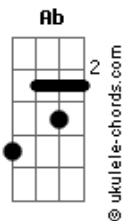

The Beatles - There's A Place

tom:
Dbm

[Primeira Parte]

There is a place, where I can go
 When I feel low...when I feel blue
 And it's my mind...and there's no time
 When I'm alone

I think of you, the things you do
 Go 'round my head...the things you said
 Like, "I love only you."

[Refrão]

Dbm Gb E

Acordes

In my mind there's no sorrow
 Don't you know that it's so
 There'll be no sad tomorrow
 Don't you know that it's so?
 [Segunda Parte]
 There is a place, where I can go
 When I feel low...when I feel blue
 And it's my mind
 And there's no time, when I'm alone
 There's a place