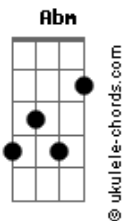

The Beatles - There's A Place

tom:
Dbm

[Primeira Parte]

There is a place, where I can go
 When I feel low...when I feel blue
 And it's my mind...and there's no time
 When I'm alone

I think of you, the things you do
 Go 'round my head...the things you said
 Like, "I love only you."

[Refrão]

Dbm Gb E

Acordes

In my mind there's no sorrow
 Don't you know that it's so
 There'll be no sad tomorrow
 Don't you know that it's so?
 [Segunda Parte]
 There is a place, where I can go
 When I feel low...when I feel blue
 And it's my mind
 And there's no time, when I'm alone
 There's a place