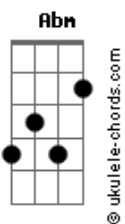

# The Beatles - There's A Place

tom:  
Dbm

[Primeira Parte]

There is a place, where I can go  
 When I feel low...when I feel blue  
 And it's my mind...and there's no time  
 When I'm alone

I think of you, the things you do  
 Go 'round my head...the things you said  
 Like, "I love only you."

## Acordes

In my mind there's no sorrow  
 Don't you know that it's so  
 There'll be no sad tomorrow

Don't you know that it's so?

[Segunda Parte]

There is a place, where I can go  
 When I feel low...when I feel blue  
 And it's my mind  
 And there's no time, when I'm alone