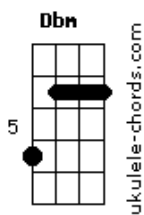

The Beatles - There's A Place

tom:
Dbm

[Primeira Parte]

There is a place, where I can go
 When I feel low...when I feel blue
 And it's my mind...and there's no time
 When I'm alone

I think of you, the things you do
 Go 'round my head...the things you said
 Like, "I love only you."

[Refrão]

Dbm Gb E

Acordes

In my mind there's no sorrow
 Don't you know that it's so
 There'll be no sad tomorrow

Don't you know that it's so?

[Segunda Parte]

There is a place, where I can go
 When I feel low...when I feel blue
 And it's my mind
 And there's no time, when I'm alone