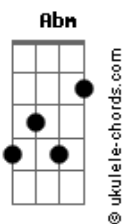

The Beatles - There's A Place

tom:
Dbm

[Primeira Parte]

There is a place, where I can go
 When I feel low...when I feel blue
 And it's my mind...and there's no time
 When I'm alone

I think of you, the things you do
 Go 'round my head...the things you said
 Like, "I love only you."

[Refrão]

Dbm Gb E

Acordes

In my mind there's no sorrow
 Don't you know that it's so
 There'll be no sad tomorrow

Don't you know that it's so?

[Segunda Parte]

There is a place, where I can go
 When I feel low...when I feel blue
 And it's my mind
 And there's no time, when I'm alone