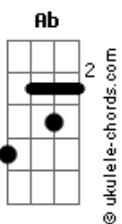

# The Beatles - There's A Place

tom:  
Dbm

[Primeira Parte]

There is a place, where I can go  
 When I feel low...when I feel blue  
 And it's my mind...and there's no time  
 When I'm alone

I think of you, the things you do  
 Go 'round my head...the things you said  
 Like, "I love only you."

## Acordes

In my mind there's no sorrow  
 Don't you know that it's so  
 There'll be no sad tomorrow

Don't you know that it's so?

[Segunda Parte]

There is a place, where I can go  
 When I feel low...when I feel blue  
 And it's my mind  
 And there's no time, when I'm alone