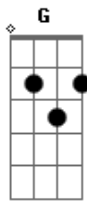

The Beatles - The Sheik Of Araby

Tom: G

D7 G Edim Bm Am D7
I'm the sheik of Ar - a - by;

Am D Am D7 G Bm Am D7
Your love be - longs to me.

Bm Edim Bm- Am D7
At night when you're a - sleep,

Am D Am Cdim G Fdim Am D7

In - to your tent I'll creep.

G Bm- Edim Cdim Am D7
The stars that shine a - bove

Am D7 C7 B7
Will light our way to love;

E7 Fdim E7 A7 Em A7
You'll rule this world with me,

Em Am D Am Cdim G
The sheik of Ar - a - by.

Acordes