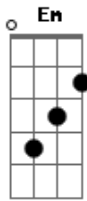

© ukulele-chords.com