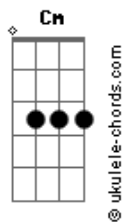

The Beatles - The Long And Winding Road

tom:
 Cm
 The long and winding road
 Eb Eb Ab
 That leads to your door
 Ab Gm Cm
 Will never disappear
 Fm Bbadd9 Eb
 I've seen that road before
 Ab Gm Cm
 It always leads me here
 Fm Bb7 Eb
 Lead me to your door

Cm Bb
 The wild and windy night
 Eb Eb Ab
 That the rain washed away
 Ab Gm Cm
 Has left a pool of tears
 Fm Bbadd9 Eb
 Crying for the day
 Ab Gm Cm
 Why leave me standing here?
 Fm Bb7 Eb
 Let me know the way

Eb Eb
 Many times, I've been alone
 Eb Eb
 And many times, I've cried
 Eb Eb
 Anyway, you've never known

Acordes

Eb Eb
 The many ways I've tried
 Cm Bb
 But still, they lead me back
 Eb Eb Ab
 To the long, winding road
 Ab Gm Cm
 You left me standing here
 Fm Bbadd9 Eb
 A long, long time ago
 Ab Gm Cm
 Don't leave me waiting here
 Fm Bb7 Eb
 Lead me to your door

Eb Eb Eb Eb
 Eb Eb Eb Eb

Cm Bb
 But still, they lead me back
 Eb Eb Ab
 To the long, winding road
 Ab Gm Cm
 You left me standing here
 Fm Bbadd9 Eb
 A long, long time ago
 Ab Gm Cm
 Don't leave me waiting here
 Fm Bb7 Eb
 Lead me to your door