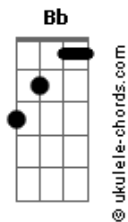

The Beatles - The Long And Winding Road

tom:
 Cm
 The long and winding road
 Eb Eb Ab
 That leads to your door
 Ab Gm Cm
 Will never disappear
 Fm Bbadd9 Eb
 I've seen that road before
 Ab Gm Cm
 It always leads me here
 Fm Bb7 Eb
 Lead me to your door

Cm Bb
 The wild and windy night
 Eb Eb Ab
 That the rain washed away
 Ab Gm Cm
 Has left a pool of tears
 Fm Bbadd9 Eb
 Crying for the day
 Ab Gm Cm
 Why leave me standing here?
 Fm Bb7 Eb
 Let me know the way

Eb Eb
 Many times, I've been alone
 Eb Eb
 And many times, I've cried
 Eb Eb
 Anyway, you've never known

Acordes

Eb Eb
 The many ways I've tried
 Cm Bb
 But still, they lead me back
 Eb Eb Ab
 To the long, winding road
 Ab Gm Cm
 You left me standing here
 Fm Bbadd9 Eb
 A long, long time ago
 Ab Gm Cm
 Don't leave me waiting here
 Fm Bb7 Eb
 Lead me to your door

Eb Eb Eb Eb
 Eb Eb Eb Eb

Cm Bb
 But still, they lead me back
 Eb Eb Ab
 To the long, winding road
 Ab Gm Cm
 You left me standing here
 Fm Bbadd9 Eb
 A long, long time ago
 Ab Gm Cm
 Don't leave me waiting here
 Fm Bb7 Eb
 Lead me to your door