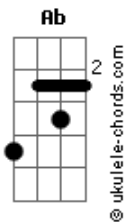

The Beatles - The Long And Winding Road

tom:
 Cm
 The long and winding road
 Eb Eb Ab
 That leads to your door
 Ab Gm Cm
 Will never disappear
 Fm Bbadd9 Eb
 I've seen that road before
 Ab Gm Cm
 It always leads me here
 Fm Bb7 Eb
 Lead me to your door

Cm Bb
 The wild and windy night
 Eb Eb Ab
 That the rain washed away
 Ab Gm Cm
 Has left a pool of tears
 Fm Bbadd9 Eb
 Crying for the day
 Ab Gm Cm
 Why leave me standing here?
 Fm Bb7 Eb
 Let me know the way

Eb Eb
 Many times, I've been alone
 Eb Eb
 And many times, I've cried
 Eb Eb
 Anyway, you've never known

Acordes

Eb Eb
 The many ways I've tried
 Cm Bb
 But still, they lead me back
 Eb Eb Ab
 To the long, winding road
 Ab Gm Cm
 You left me standing here
 Fm Bbadd9 Eb
 A long, long time ago
 Ab Gm Cm
 Don't leave me waiting here
 Fm Bb7 Eb
 Lead me to your door

Eb Eb Eb Eb
 Eb Eb Eb Eb

Cm Bb
 But still, they lead me back
 Eb Eb Ab
 To the long, winding road
 Ab Gm Cm
 You left me standing here
 Fm Bbadd9 Eb
 A long, long time ago
 Ab Gm Cm
 Don't leave me waiting here
 Fm Bb7 Eb
 Lead me to your door