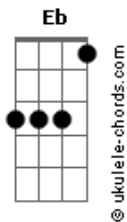

The Beatles - The Long And Winding Road

tom:
 Cm
 The long and winding road
 Eb Eb Ab
 That leads to your door
 Ab Gm Cm
 Will never disappear
 Fm Bbadd9 Eb
 I've seen that road before
 Ab Gm Cm
 It always leads me here
 Fm Bb7 Eb
 Lead me to your door

Cm Bb
 The wild and windy night
 Eb Eb Ab
 That the rain washed away
 Ab Gm Cm
 Has left a pool of tears
 Fm Bbadd9 Eb
 Crying for the day
 Ab Gm Cm
 Why leave me standing here?
 Fm Bb7 Eb
 Let me know the way

Eb Eb
 Many times, I've been alone
 Eb Eb
 And many times, I've cried
 Eb Eb
 Anyway, you've never known

Acordes

Eb Eb
 The many ways I've tried
 Cm Bb
 But still, they lead me back
 Eb Eb Ab
 To the long, winding road
 Ab Gm Cm
 You left me standing here
 Fm Bbadd9 Eb
 A long, long time ago
 Ab Gm Cm
 Don't leave me waiting here
 Fm Bb7 Eb
 Lead me to your door

Eb Eb Eb Eb
 Eb Eb Eb Eb

Cm Bb
 But still, they lead me back
 Eb Eb Ab
 To the long, winding road
 Ab Gm Cm
 You left me standing here
 Fm Bbadd9 Eb
 A long, long time ago
 Ab Gm Cm
 Don't leave me waiting here
 Fm Bb7 Eb
 Lead me to your door