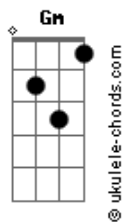

The Beatles - The Long And Winding Road

tom:
 Cm
 The long and winding road
 Eb Eb Ab
 That leads to your door
 Ab Gm Cm
 Will never disappear
 Fm Bbadd9 Eb
 I've seen that road before
 Ab Gm Cm
 It always leads me here
 Fm Bb7 Eb
 Lead me to your door

Cm Bb
 The wild and windy night
 Eb Eb Ab
 That the rain washed away
 Ab Gm Cm
 Has left a pool of tears
 Fm Bbadd9 Eb
 Crying for the day
 Ab Gm Cm
 Why leave me standing here?
 Fm Bb7 Eb
 Let me know the way

Eb Eb
 Many times, I've been alone
 Eb Eb
 And many times, I've cried
 Eb Eb
 Anyway, you've never known

Acordes

Eb Eb
 The many ways I've tried
 Cm Bb
 But still, they lead me back
 Eb Eb Ab
 To the long, winding road
 Ab Gm Cm
 You left me standing here
 Fm Bbadd9 Eb
 A long, long time ago
 Ab Gm Cm
 Don't leave me waiting here
 Fm Bb7 Eb
 Lead me to your door

Eb Eb Eb Eb
 Eb Eb Eb Eb

Cm Bb
 But still, they lead me back
 Eb Eb Ab
 To the long, winding road
 Ab Gm Cm
 You left me standing here
 Fm Bbadd9 Eb
 A long, long time ago
 Ab Gm Cm
 Don't leave me waiting here
 Fm Bb7 Eb
 Lead me to your door