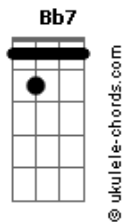

The Beatles - The Long And Winding Road

tom:
 Cm
 The long and winding road
 Eb Eb Ab
 That leads to your door
 Ab Gm Cm
 Will never disappear
 Fm Bbadd9 Eb
 I've seen that road before
 Ab Gm Cm
 It always leads me here
 Fm Bb7 Eb
 Lead me to your door

Cm Bb
 The wild and windy night
 Eb Eb Ab
 That the rain washed away
 Ab Gm Cm
 Has left a pool of tears
 Fm Bbadd9 Eb
 Crying for the day
 Ab Gm Cm
 Why leave me standing here?
 Fm Bb7 Eb
 Let me know the way

Eb Eb
 Many times, I've been alone
 Eb Eb
 And many times, I've cried
 Eb Eb
 Anyway, you've never known

Acordes

Eb Eb
 The many ways I've tried
 Cm Bb
 But still, they lead me back
 Eb Eb Ab
 To the long, winding road
 Ab Gm Cm
 You left me standing here
 Fm Bbadd9 Eb
 A long, long time ago
 Ab Gm Cm
 Don't leave me waiting here
 Fm Bb7 Eb
 Lead me to your door