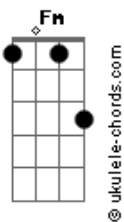

The Beatles - The Long And Winding Road

tom:
 Cm
 The long and winding road
 Eb Eb Ab
 That leads to your door
 Ab Gm Cm
 Will never disappear
 Fm Bbadd9 Eb
 I've seen that road before
 Ab Gm Cm
 It always leads me here
 Fm Bb7 Eb
 Lead me to your door

Cm Bb
 The wild and windy night
 Eb Eb Ab
 That the rain washed away
 Ab Gm Cm
 Has left a pool of tears
 Fm Bbadd9 Eb
 Crying for the day
 Ab Gm Cm
 Why leave me standing here?
 Fm Bb7 Eb
 Let me know the way

Eb Eb
 Many times, I've been alone
 Eb Eb
 And many times, I've cried
 Eb Eb
 Anyway, you've never known

Acordes

Eb Eb
 The many ways I've tried
 Cm Bb
 But still, they lead me back
 Eb Eb Ab
 To the long, winding road
 Ab Gm Cm
 You left me standing here
 Fm Bbadd9 Eb
 A long, long time ago
 Ab Gm Cm
 Don't leave me waiting here
 Fm Bb7 Eb
 Lead me to your door

Eb Eb Eb Eb
 Eb Eb Eb Eb

Cm Bb
 But still, they lead me back
 Eb Eb Ab
 To the long, winding road
 Ab Gm Cm
 You left me standing here
 Fm Bbadd9 Eb
 A long, long time ago
 Ab Gm Cm
 Don't leave me waiting here
 Fm Bb7 Eb
 Lead me to your door