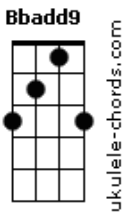

The Beatles - The Long And Winding Road

tom:
 Cm
 The long and winding road
 Eb Eb Ab
 That leads to your door
 Ab Gm Cm
 Will never disappear
 Fm Bbadd9 Eb
 I've seen that road before
 Ab Gm Cm
 It always leads me here
 Fm Bb7 Eb
 Lead me to your door

Cm Bb
 The wild and windy night
 Eb Eb Ab
 That the rain washed away
 Ab Gm Cm
 Has left a pool of tears
 Fm Bbadd9 Eb
 Crying for the day
 Ab Gm Cm
 Why leave me standing here?
 Fm Bb7 Eb
 Let me know the way

Eb Eb
 Many times, I've been alone
 Eb Eb
 And many times, I've cried
 Eb Eb
 Anyway, you've never known

Acordes

Eb Eb
 The many ways I've tried
 Cm Bb
 But still, they lead me back
 Eb Eb Ab
 To the long, winding road
 Ab Gm Cm
 You left me standing here
 Fm Bbadd9 Eb
 A long, long time ago
 Ab Gm Cm
 Don't leave me waiting here
 Fm Bb7 Eb
 Lead me to your door

Eb Eb Eb Eb
 Eb Eb Eb Eb

Cm Bb
 But still, they lead me back
 Eb Eb Ab
 To the long, winding road
 Ab Gm Cm
 You left me standing here
 Fm Bbadd9 Eb
 A long, long time ago
 Ab Gm Cm
 Don't leave me waiting here
 Fm Bb7 Eb
 Lead me to your door