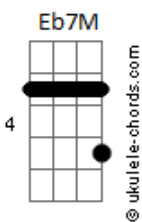

The Beatles - The Long And Winding Road

tom:
 Cm
 The long and winding road
 Eb Eb Ab7M
 That leads to your door
 Ab7M Gm7 Cm
 Will never disappear
 Fm7 Bbadd9 Eb
 I've seen that road before
 Ab Gm7 Cm
 It always leads me here
 Fm7 Bb7 Eb7M
 Lead me to your door

Cm Bb
 The wild and windy night
 Eb Eb Ab7M
 That the rain washed away
 Ab7M Gm7 Cm
 Has left a pool of tears
 Fm7 Bbadd9 Eb
 Crying for the day
 Ab Gm7 Cm
 Why leave me standing here?
 Fm7 Bb7 Eb7M
 Let me know the way

Eb7M Eb
 Many times, I've been alone
 Eb7M Eb
 And many times, I've cried
 Eb7M Eb
 Anyway, you've never known

Acordes

Eb7M Eb
 The many ways I've tried
 Cm Bb
 But still, they lead me back
 Eb Eb Ab7M
 To the long, winding road
 Ab7M Gm7 Cm
 You left me standing here
 Fm7 Bbadd9 Eb
 A long, long time ago
 Ab Gm7 Cm
 Don't leave me waiting here
 Fm7 Bb7 Eb7M
 Lead me to your door

Eb7M Eb Eb7M Eb
 Eb7M Eb Eb7M Eb

Cm Bb
 But still, they lead me back
 Eb Eb Ab7M
 To the long, winding road
 Ab7M Gm7 Cm
 You left me standing here
 Fm7 Bbadd9 Eb
 A long, long time ago
 Ab Gm7 Cm
 Don't leave me waiting here
 Fm7 Bb7 Eb7M
 Lead me to your door