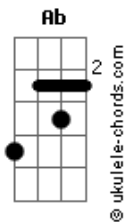

The Beatles - The Long And Winding Road

tom:
 Cm
 The long and winding road
 Eb Eb Ab7M
 That leads to your door
 Ab7M Gm7 Cm
 Will never disappear
 Fm7 Bbadd9 Eb
 I've seen that road before
 Ab Gm7 Cm
 It always leads me here
 Fm7 Bb7 Eb7M
 Lead me to your door

Cm Bb
 The wild and windy night
 Eb Eb Ab7M
 That the rain washed away
 Ab7M Gm7 Cm
 Has left a pool of tears
 Fm7 Bbadd9 Eb
 Crying for the day
 Ab Gm7 Cm
 Why leave me standing here?
 Fm7 Bb7 Eb7M
 Let me know the way

Eb7M Eb
 Many times, I've been alone
 Eb7M Eb
 And many times, I've cried
 Eb7M Eb
 Anyway, you've never known

Acordes

Eb7M Eb
 The many ways I've tried
 Cm Bb
 But still, they lead me back
 Eb Eb Ab7M
 To the long, winding road
 Ab7M Gm7 Cm
 You left me standing here
 Fm7 Bbadd9 Eb
 A long, long time ago
 Ab Gm7 Cm
 Don't leave me waiting here
 Fm7 Bb7 Eb7M
 Lead me to your door

Eb7M Eb Eb7M Eb
 Eb7M Eb Eb7M Eb

Cm Bb
 But still, they lead me back
 Eb Eb Ab7M
 To the long, winding road
 Ab7M Gm7 Cm
 You left me standing here
 Fm7 Bbadd9 Eb
 A long, long time ago
 Ab Gm7 Cm
 Don't leave me waiting here
 Fm7 Bb7 Eb7M
 Lead me to your door