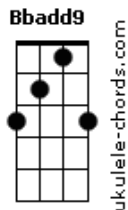

The Beatles - The Long And Winding Road

tom:
 Cm
 The long and winding road
 Eb Eb Ab7M
 That leads to your door
 Ab7M Gm7 Cm
 Will never disappear
 Fm7 Bbadd9 Eb
 I've seen that road before
 Ab Gm7 Cm
 It always leads me here
 Fm7 Bb7 Eb7M
 Lead me to your door

Cm Bb
 The wild and windy night
 Eb Eb Ab7M
 That the rain washed away
 Ab7M Gm7 Cm
 Has left a pool of tears
 Fm7 Bbadd9 Eb
 Crying for the day
 Ab Gm7 Cm
 Why leave me standing here?
 Fm7 Bb7 Eb7M
 Let me know the way

Eb7M Eb
 Many times, I've been alone
 Eb7M Eb
 And many times, I've cried
 Eb7M Eb
 Anyway, you've never known

Acordes

Eb7M Eb
 The many ways I've tried
 Cm Bb
 But still, they lead me back
 Eb Eb Ab7M
 To the long, winding road
 Ab7M Gm7 Cm
 You left me standing here
 Fm7 Bbadd9 Eb
 A long, long time ago
 Ab Gm7 Cm
 Don't leave me waiting here
 Fm7 Bb7 Eb7M
 Lead me to your door

Eb7M Eb Eb7M Eb
 Eb7M Eb Eb7M Eb

Cm Bb
 But still, they lead me back
 Eb Eb Ab7M
 To the long, winding road
 Ab7M Gm7 Cm
 You left me standing here
 Fm7 Bbadd9 Eb
 A long, long time ago
 Ab Gm7 Cm
 Don't leave me waiting here
 Fm7 Bb7 Eb7M
 Lead me to your door