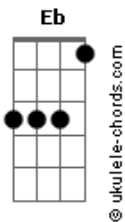

The Beatles - The Long And Winding Road

tom:
 Cm
 The long and winding road
 Eb Eb Ab7M
 That leads to your door
 Ab7M Gm7 Cm
 Will never disappear
 Fm7 Bbadd9 Eb
 I've seen that road before
 Ab Gm7 Cm
 It always leads me here
 Fm7 Bb7 Eb7M
 Lead me to your door

Cm Bb
 The wild and windy night
 Eb Eb Ab7M
 That the rain washed away
 Ab7M Gm7 Cm
 Has left a pool of tears
 Fm7 Bbadd9 Eb
 Crying for the day
 Ab Gm7 Cm
 Why leave me standing here?
 Fm7 Bb7 Eb7M
 Let me know the way

Eb7M Eb
 Many times, I've been alone
 Eb7M Eb
 And many times, I've cried
 Eb7M Eb
 Anyway, you've never known

Acordes

Eb7M Eb
 The many ways I've tried
 Cm Bb
 But still, they lead me back
 Eb Eb Ab7M
 To the long, winding road
 Ab7M Gm7 Cm
 You left me standing here
 Fm7 Bbadd9 Eb
 A long, long time ago
 Ab Gm7 Cm
 Don't leave me waiting here
 Fm7 Bb7 Eb7M
 Lead me to your door

Eb7M Eb Eb7M Eb
 Eb7M Eb Eb7M Eb

Cm Bb
 But still, they lead me back
 Eb Eb Ab7M
 To the long, winding road
 Ab7M Gm7 Cm
 You left me standing here
 Fm7 Bbadd9 Eb
 A long, long time ago
 Ab Gm7 Cm
 Don't leave me waiting here
 Fm7 Bb7 Eb7M
 Lead me to your door