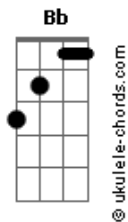

The Beatles - The Long And Winding Road

tom:
 Cm
 The long and winding road
 Eb Eb Ab7M
 That leads to your door
 Ab7M Gm7 Cm
 Will never disappear
 Fm7 Bbadd9 Eb
 I've seen that road before
 Ab Gm7 Cm
 It always leads me here
 Fm7 Bb7 Eb7M
 Lead me to your door

Cm Bb
 The wild and windy night
 Eb Eb Ab7M
 That the rain washed away
 Ab7M Gm7 Cm
 Has left a pool of tears
 Fm7 Bbadd9 Eb
 Crying for the day
 Ab Gm7 Cm
 Why leave me standing here?
 Fm7 Bb7 Eb7M
 Let me know the way

Eb7M Eb
 Many times, I've been alone
 Eb7M Eb
 And many times, I've cried
 Eb7M Eb
 Anyway, you've never known

Acordes

Eb7M Eb
 The many ways I've tried
 Cm Bb
 But still, they lead me back
 Eb Eb Ab7M
 To the long, winding road
 Ab7M Gm7 Cm
 You left me standing here
 Fm7 Bbadd9 Eb
 A long, long time ago
 Ab Gm7 Cm
 Don't leave me waiting here
 Fm7 Bb7 Eb7M
 Lead me to your door

Eb7M Eb Eb7M Eb
 Eb7M Eb Eb7M Eb

Cm Bb
 But still, they lead me back
 Eb Eb Ab7M
 To the long, winding road
 Ab7M Gm7 Cm
 You left me standing here
 Fm7 Bbadd9 Eb
 A long, long time ago
 Ab Gm7 Cm
 Don't leave me waiting here
 Fm7 Bb7 Eb7M
 Lead me to your door