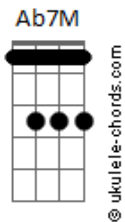

The Beatles - The Long And Winding Road

tom:
 Cm
 The long and winding road
 Eb Eb Ab7M
 That leads to your door
 Ab7M Gm7 Cm
 Will never disappear
 Fm7 Bbadd9 Eb
 I've seen that road before
 Ab Gm7 Cm
 It always leads me here
 Fm7 Bb7 Eb7M
 Lead me to your door

Cm Bb
 The wild and windy night
 Eb Eb Ab7M
 That the rain washed away
 Ab7M Gm7 Cm
 Has left a pool of tears
 Fm7 Bbadd9 Eb
 Crying for the day
 Ab Gm7 Cm
 Why leave me standing here?
 Fm7 Bb7 Eb7M
 Let me know the way

Eb7M Eb
 Many times, I've been alone
 Eb7M Eb
 And many times, I've cried
 Eb7M Eb
 Anyway, you've never known

Acordes

Eb7M Eb
 The many ways I've tried
 Cm Bb
 But still, they lead me back
 Eb Eb Ab7M
 To the long, winding road
 Ab7M Gm7 Cm
 You left me standing here
 Fm7 Bbadd9 Eb
 A long, long time ago
 Ab Gm7 Cm
 Don't leave me waiting here
 Fm7 Bb7 Eb7M
 Lead me to your door

Eb7M Eb Eb7M Eb
 Eb7M Eb Eb7M Eb

Cm Bb
 But still, they lead me back
 Eb Eb Ab7M
 To the long, winding road
 Ab7M Gm7 Cm
 You left me standing here
 Fm7 Bbadd9 Eb
 A long, long time ago
 Ab Gm7 Cm
 Don't leave me waiting here
 Fm7 Bb7 Eb7M
 Lead me to your door