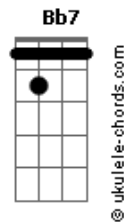

The Beatles - The Long And Winding Road

tom:
Cm
The long and winding road
Eb Eb Ab7M
That leads to your door
Ab7M Gm7 Cm
Will never disappear
Fm7 Bbadd9 Eb
I've seen that road before
Ab Gm7 Cm
It always leads me here
Fm7 Bb7 Eb7M
Lead me to your door

Cm Bb
The wild and windy night
Eb Eb Ab7M
That the rain washed away
Ab7M Gm7 Cm
Has left a pool of tears
Fm7 Bbadd9 Eb
Crying for the day
Ab Gm7 Cm
Why leave me standing here?
Fm7 Bb7 Eb7M
Let me know the way

Eb7M Eb
Many times, I've been alone
Eb7M Eb
And many times, I've cried
Eb7M Eb
Anyway, you've never known

Acordes

Eb7M Eb
The many ways I've tried
Cm Bb
But still, they lead me back
Eb Eb Ab7M
To the long, winding road
Ab7M Gm7 Cm
You left me standing here
Fm7 Bbadd9 Eb
A long, long time ago
Ab Gm7 Cm
Don't leave me waiting here
Fm7 Bb7 Eb7M
Lead me to your door

Eb7M Eb Eb7M Eb
Eb7M Eb Eb7M Eb

Cm Bb
But still, they lead me back
Eb Eb Ab7M
To the long, winding road
Ab7M Gm7 Cm
You left me standing here
Fm7 Bbadd9 Eb
A long, long time ago
Ab Gm7 Cm
Don't leave me waiting here
Fm7 Bb7 Eb7M
Lead me to your door

Bb Eb7M