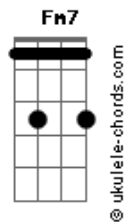

The Beatles - The Long And Winding Road

tom:
 Cm
 The long and winding road
 Eb Eb Ab7M
 That leads to your door
 Ab7M Gm7 Cm
 Will never disappear
 Fm7 Bbadd9 Eb
 I've seen that road before
 Ab Gm7 Cm
 It always leads me here
 Fm7 Bb7 Eb7M
 Lead me to your door

Cm Bb
 The wild and windy night
 Eb Eb Ab7M
 That the rain washed away
 Ab7M Gm7 Cm
 Has left a pool of tears
 Fm7 Bbadd9 Eb
 Crying for the day
 Ab Gm7 Cm
 Why leave me standing here?
 Fm7 Bb7 Eb7M
 Let me know the way

Eb7M Eb
 Many times, I've been alone
 Eb7M Eb
 And many times, I've cried
 Eb7M Eb
 Anyway, you've never known

Acordes

Eb7M Eb
 The many ways I've tried
 Cm Bb
 But still, they lead me back
 Eb Eb Ab7M
 To the long, winding road
 Ab7M Gm7 Cm
 You left me standing here
 Fm7 Bbadd9 Eb
 A long, long time ago
 Ab Gm7 Cm
 Don't leave me waiting here
 Fm7 Bb7 Eb7M
 Lead me to your door

Eb7M Eb Eb7M Eb
 Eb7M Eb Eb7M Eb

Cm Bb
 But still, they lead me back
 Eb Eb Ab7M
 To the long, winding road
 Ab7M Gm7 Cm
 You left me standing here
 Fm7 Bbadd9 Eb
 A long, long time ago
 Ab Gm7 Cm
 Don't leave me waiting here
 Fm7 Bb7 Eb7M
 Lead me to your door