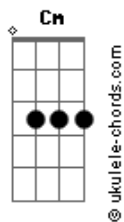

The Beatles - The Long And Winding Road

tom:
 Cm
 The long and winding road
 Eb Eb Ab7M
 That leads to your door
 Ab7M Gm7 Cm
 Will never disappear
 Fm7 Bbadd9 Eb
 I've seen that road before
 Ab Gm7 Cm
 It always leads me here
 Fm7 Bb7 Eb7M
 Lead me to your door

Cm Bb
 The wild and windy night
 Eb Eb Ab7M
 That the rain washed away
 Ab7M Gm7 Cm
 Has left a pool of tears
 Fm7 Bbadd9 Eb
 Crying for the day
 Ab Gm7 Cm
 Why leave me standing here?
 Fm7 Bb7 Eb7M
 Let me know the way

Eb7M Eb
 Many times, I've been alone
 Eb7M Eb
 And many times, I've cried
 Eb7M Eb
 Anyway, you've never known

Acordes

Eb7M Eb
 The many ways I've tried
 Cm Bb
 But still, they lead me back
 Eb Eb Ab7M
 To the long, winding road
 Ab7M Gm7 Cm
 You left me standing here
 Fm7 Bbadd9 Eb
 A long, long time ago
 Ab Gm7 Cm
 Don't leave me waiting here
 Fm7 Bb7 Eb7M
 Lead me to your door

Eb7M Eb Eb7M Eb
 Eb7M Eb Eb7M Eb

Cm Bb
 But still, they lead me back
 Eb Eb Ab7M
 To the long, winding road
 Ab7M Gm7 Cm
 You left me standing here
 Fm7 Bbadd9 Eb
 A long, long time ago
 Ab Gm7 Cm
 Don't leave me waiting here
 Fm7 Bb7 Eb7M
 Lead me to your door