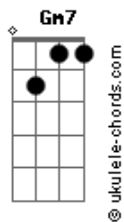

The Beatles - The Long And Winding Road

tom:
 Cm
 The long and winding road
 Eb Eb Ab7M
 That leads to your door
 Ab7M Gm7 Cm
 Will never disappear
 Fm7 Bbadd9 Eb
 I've seen that road before
 Ab Gm7 Cm
 It always leads me here
 Fm7 Bb7 Eb7M
 Lead me to your door

Cm Bb
 The wild and windy night
 Eb Eb Ab7M
 That the rain washed away
 Ab7M Gm7 Cm
 Has left a pool of tears
 Fm7 Bbadd9 Eb
 Crying for the day
 Ab Gm7 Cm
 Why leave me standing here?
 Fm7 Bb7 Eb7M
 Let me know the way

Eb7M Eb
 Many times, I've been alone
 Eb7M Eb
 And many times, I've cried
 Eb7M Eb
 Anyway, you've never known

Acordes

Eb7M Eb
 The many ways I've tried
 Cm Bb
 But still, they lead me back
 Eb Eb Ab7M
 To the long, winding road
 Ab7M Gm7 Cm
 You left me standing here
 Fm7 Bbadd9 Eb
 A long, long time ago
 Ab Gm7 Cm
 Don't leave me waiting here
 Fm7 Bb7 Eb7M
 Lead me to your door