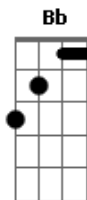

© ukulele-chords.com