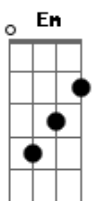

The Beatles - The Fool On The Hill

tom:

Intro: D D Dm

[Primeira Parte]

D Em
Day after day, alone on a hill
D Em
The man with the foolish grin is keeping perfectly still
Em7 A7 D
Bm7
But nobody wants to know him, they can see that he's just a fool
Em7 A7
And he never gives an answer

[Refrão 1]

Dm Bb Dm Bb
But the fool on the hill sees the sun going down
C7 Dm Dm7 D
And the eyes in his head see the world spinning round

[Segunda Parte]

D Em
Well on the way, his head in a cloud
D Em
The man of a thousand voices talking perfectly loud
Em7 A7 D Bm7
But nobody ever hears him, or the sound he appears to make
Em7 A7
And he never seems to notice

[Refrão 2]

Dm Bb Dm Bb
But the fool on the hill sees the sun going down
C7 Dm Dm7 D

Acordes

© ukulele-chords.com

© ukulele-chords.com

© ukulele-chords.com

© ukulele-chords.com

© ukulele-chords.com

© ukulele-chords.com

© ukulele-chords.com

© ukulele-chords.com

© ukulele-chords.com

And the eyes in his head see the world spinning round

[Solo] D D Em Em
D D Em Em

[Terceira Parte]

Em7 A7 D
Bm7
And nobody seems to like him, they can tell what he wants to do
Em7 A7
And he never shows his feelings