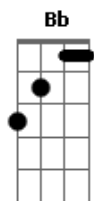

© ukulele-chords.com