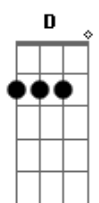

The Beatles - The Fool On The Hill

tom:

Intro: D D Dm

[Primeira Parte]

D Em
Day after day, alone on a hill
D Em
The man with the foolish grin is keeping perfectly still
Em7 A7 D
Bm7
But nobody wants to know him, they can see that he's just a fool
Em7 A7
And he never gives an answer

[Refrão 1]

Dm Bb Dm Bb
But the fool on the hill sees the sun going down
C7 Dm Dm7 D
And the eyes in his head see the world spinning round

[Segunda Parte]

D Em
Well on the way, his head in a cloud
D Em
The man of a thousand voices talking perfectly loud
Em7 A7 D Bm7
But nobody ever hears him, or the sound he appears to make
Em7 A7
And he never seems to notice

[Refrão 2]

Dm Bb Dm Bb
But the fool on the hill sees the sun going down
C7 Dm Dm7 D

Acordes

© ukulele-chords.com

© ukulele-chords.com

© ukulele-chords.com

© ukulele-chords.com

© ukulele-chords.com

© ukulele-chords.com

© ukulele-chords.com

© ukulele-chords.com

© ukulele-chords.com

And the eyes in his head see the world spinning round

[Solo] D D Em Em
D D Em Em

[Terceira Parte]

Em7 A7 D
Bm7
And nobody seems to like him, they can tell what he wants to do
Em7 A7
And he never shows his feelings