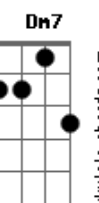

The Beatles - The Fool On The Hill

tom:

Intro: D D Dm

[Primeira Parte]

D Em
Day after day, alone on a hill
D Em
The man with the foolish grin is keeping perfectly still
Em7 A7 D
Bm7
But nobody wants to know him, they can see that he's just a fool
Em7 A7
And he never gives an answer

[Refrão 1]

Dm Bb Dm Bb
But the fool on the hill sees the sun going down
C7 Dm Dm7 D
And the eyes in his head see the world spinning round

[Segunda Parte]

D Em
Well on the way, his head in a cloud
D Em
The man of a thousand voices talking perfectly loud
Em7 A7 D Bm7
But nobody ever hears him, or the sound he appears to make
Em7 A7
And he never seems to notice

[Refrão 2]

Dm Bb Dm Bb
But the fool on the hill sees the sun going down
C7 Dm Dm7 D

Acordes

© ukulele-chords.com

© ukulele-chords.com

© ukulele-chords.com

© ukulele-chords.com

© ukulele-chords.com

© ukulele-chords.com

© ukulele-chords.com

© ukulele-chords.com

© ukulele-chords.com

And the eyes in his head see the world spinning round

[Solo] D D Em Em
D D Em Em

[Terceira Parte]

Em7 A7 D
Bm7
And nobody seems to like him, they can tell what he wants to do
Em7 A7
And he never shows his feelings