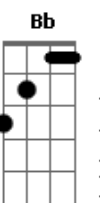

The Beatles - The Fool On The Hill

tom:

Intro: D D Dm

[Primeira Parte]

D Em
Day after day, alone on a hill
D Em
The man with the foolish grin is keeping perfectly still
Em7 A7 D
Bm7
But nobody wants to know him, they can see that he's just a fool
Em7 A7
And he never gives an answer

[Refrão 1]

Dm Bb Dm Bb
But the fool on the hill sees the sun going down
C7 Dm Dm7 D
And the eyes in his head see the world spinning round

[Segunda Parte]

D Em
Well on the way, his head in a cloud
D Em
The man of a thousand voices talking perfectly loud
Em7 A7 D Bm7
But nobody ever hears him, or the sound he appears to make
Em7 A7
And he never seems to notice

[Refrão 2]

Dm Bb Dm Bb
But the fool on the hill sees the sun going down
C7 Dm Dm7 D

Acordes

© ukulele-chords.com

© ukulele-chords.com

© ukulele-chords.com

© ukulele-chords.com

© ukulele-chords.com

© ukulele-chords.com

© ukulele-chords.com

© ukulele-chords.com

© ukulele-chords.com

And the eyes in his head see the world spinning round

[Solo] D D Em Em
D D Em Em

[Terceira Parte]

Em7 A7 D
Bm7
And nobody seems to like him, they can tell what he wants to do
Em7 A7
And he never shows his feelings