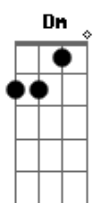

The Beatles - The Fool On The Hill

tom:

Intro: D D Dm

[Primeira Parte]

D Em
Day after day, alone on a hill
D Em
The man with the foolish grin is keeping perfectly still
Em7 A7 D
Bm7
But nobody wants to know him, they can see that he's just a fool
Em7 A7
And he never gives an answer

[Refrão 1]

Dm Bb Dm Bb
But the fool on the hill sees the sun going down
C7 Dm Dm7 D
And the eyes in his head see the world spinning round

[Segunda Parte]

D Em
Well on the way, his head in a cloud
D Em
The man of a thousand voices talking perfectly loud
Em7 A7 D Bm7
But nobody ever hears him, or the sound he appears to make
Em7 A7
And he never seems to notice

[Refrão 2]

Dm Bb Dm Bb
But the fool on the hill sees the sun going down
C7 Dm Dm7 D

Acordes

© ukulele-chords.com

© ukulele-chords.com

© ukulele-chords.com

© ukulele-chords.com

© ukulele-chords.com

© ukulele-chords.com

© ukulele-chords.com

© ukulele-chords.com

© ukulele-chords.com

And the eyes in his head see the world spinning round

[Solo] D D Em Em
D D Em Em

[Terceira Parte]

Em7 A7 D
Bm7
And nobody seems to like him, they can tell what he wants to do
Em7 A7
And he never shows his feelings