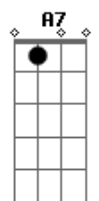

The Beatles - The Fool On The Hill

tom:

Intro: D D Dm

[Primeira Parte]

D Em
Day after day, alone on a hill
D Em
The man with the foolish grin is keeping perfectly still
Em7 A7 D
Bm7
But nobody wants to know him, they can see that he's just a fool
Em7 A7
And he never gives an answer

[Refrão 1]

Dm Bb Dm Bb
But the fool on the hill sees the sun going down
C7 Dm Dm7 D
And the eyes in his head see the world spinning round

[Segunda Parte]

D Em
Well on the way, his head in a cloud
D Em
The man of a thousand voices talking perfectly loud
Em7 A7 D Bm7
But nobody ever hears him, or the sound he appears to make
Em7 A7
And he never seems to notice

[Refrão 2]

Dm Bb Dm Bb
But the fool on the hill sees the sun going down
C7 Dm Dm7 D

Acordes

© ukulele-chords.com

© ukulele-chords.com

© ukulele-chords.com

© ukulele-chords.com

© ukulele-chords.com

© ukulele-chords.com

© ukulele-chords.com

© ukulele-chords.com

© ukulele-chords.com

And the eyes in his head see the world spinning round

[Solo] D D Em Em
D D Em Em

[Terceira Parte]

Em7 A7 D
Bm7
And nobody seems to like him, they can tell what he wants to do
Em7 A7
And he never shows his feelings