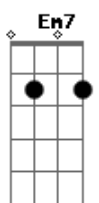

The Beatles - The Fool On The Hill

tom:

Intro: D D Dm

[Primeira Parte]

D Em
Day after day, alone on a hill
D Em
The man with the foolish grin is keeping perfectly still
Em7 A7 D
Bm7
But nobody wants to know him, they can see that he's just a fool
Em7 A7
And he never gives an answer

[Refrão 1]

Dm Bb Dm Bb
But the fool on the hill sees the sun going down
C7 Dm Dm7 D
And the eyes in his head see the world spinning round

[Segunda Parte]

D Em
Well on the way, his head in a cloud
D Em
The man of a thousand voices talking perfectly loud
Em7 A7 D Bm7
But nobody ever hears him, or the sound he appears to make
Em7 A7
And he never seems to notice

[Refrão 2]

Dm Bb Dm Bb
But the fool on the hill sees the sun going down
C7 Dm Dm7 D

Acordes

© ukulele-chords.com

© ukulele-chords.com

© ukulele-chords.com

© ukulele-chords.com

© ukulele-chords.com

© ukulele-chords.com

© ukulele-chords.com

© ukulele-chords.com

© ukulele-chords.com

And the eyes in his head see the world spinning round

[Solo] D D Em Em
D D Em Em

[Terceira Parte]

Em7 A7 D
Bm7
And nobody seems to like him, they can tell what he wants to do
Em7 A7
And he never shows his feelings