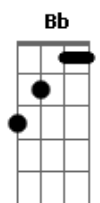

The Beatles - The Fool On The Hill

tom:

Intro: D D Dm

[Primeira Parte]

D Em
Day after day, alone on a hill
D Em
The man with the foolish grin is keeping perfectly still
Em7 A7 D
Bm7
But nobody wants to know him, they can see that he's just a fool
Em7 A7
And he never gives an answer

[Refrão 1]

Dm Bb Dm Bb
But the fool on the hill sees the sun going down
C7 Dm Dm7 D
And the eyes in his head see the world spinning round

[Segunda Parte]

D Em
Well on the way, his head in a cloud
D Em
The man of a thousand voices talking perfectly loud
Em7 A7 D Bm7
But nobody ever hears him, or the sound he appears to make
Em7 A7
And he never seems to notice

[Refrão 2]

Dm Bb Dm Bb
But the fool on the hill sees the sun going down
C7 Dm Dm7 D

Acordes

© ukulele-chords.com

© ukulele-chords.com

© ukulele-chords.com

© ukulele-chords.com

© ukulele-chords.com

© ukulele-chords.com

© ukulele-chords.com

© ukulele-chords.com

© ukulele-chords.com

And the eyes in his head see the world spinning round

[Solo] D D Em Em
D D Em Em

[Terceira Parte]

Em7 A7 D
Bm7
And nobody seems to like him, they can tell what he wants to do
Em7 A7
And he never shows his feelings