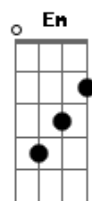

© ukulele-chords.com