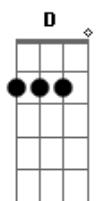

The Beatles - The Fool On The Hill

tom:

Intro: D D Dm

[Primeira Parte]

D Em
Day after day, alone on a hill
D Em
The man with the foolish grin is keeping perfectly still
Em7 A7 D
Bm7
But nobody wants to know him, they can see that he's just a fool
Em7 A7
And he never gives an answer

[Refrão 1]

Dm Bb Dm Bb
But the fool on the hill sees the sun going down
C7 Dm Dm7 D
And the eyes in his head see the world spinning round

[Segunda Parte]

D Em
Well on the way, his head in a cloud
D Em
The man of a thousand voices talking perfectly loud
Em7 A7 D Bm7
But nobody ever hears him, or the sound he appears to make
Em7 A7
And he never seems to notice

[Refrão 2]

Dm Bb Dm Bb
But the fool on the hill sees the sun going down
C7 Dm Dm7 D

Acordes

© ukulele-chords.com

© ukulele-chords.com

© ukulele-chords.com

© ukulele-chords.com

© ukulele-chords.com

© ukulele-chords.com

© ukulele-chords.com

© ukulele-chords.com

© ukulele-chords.com

And the eyes in his head see the world spinning round

[Solo] D D Em Em
D D Em Em

[Terceira Parte]

Em7 A7 D
Bm7
And nobody seems to like him, they can tell what he wants to do
Em7 A7
And he never shows his feelings