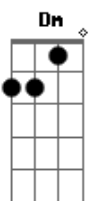

The Beatles - The Fool On The Hill

tom:

Intro: D D Dm

[Primeira Parte]

D Em
Day after day, alone on a hill
D Em
The man with the foolish grin is keeping perfectly still
Em7 A7 D
Bm7
But nobody wants to know him, they can see that he's just a fool
Em7 A7
And he never gives an answer

[Refrão 1]

Dm Bb Dm Bb
But the fool on the hill sees the sun going down
C7 Dm Dm7 D
And the eyes in his head see the world spinning round

[Segunda Parte]

D Em
Well on the way, his head in a cloud
D Em
The man of a thousand voices talking perfectly loud
Em7 A7 D Bm7
But nobody ever hears him, or the sound he appears to make
Em7 A7
And he never seems to notice

[Refrão 2]

Dm Bb Dm Bb
But the fool on the hill sees the sun going down
C7 Dm Dm7 D

Acordes

© ukulele-chords.com

© ukulele-chords.com

© ukulele-chords.com

© ukulele-chords.com

© ukulele-chords.com

© ukulele-chords.com

© ukulele-chords.com

© ukulele-chords.com

© ukulele-chords.com

And the eyes in his head see the world spinning round

[Solo] D D Em Em
D D Em Em

[Terceira Parte]

Em7 A7 D
Bm7
And nobody seems to like him, they can tell what he wants to do
Em7 A7
And he never shows his feelings