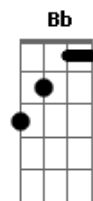

© ukulele-chords.com