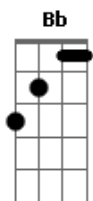

© ukulele-chords.com