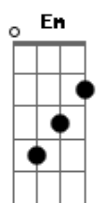

The Beatles - The Fool On The Hill

tom:

Intro: D D Dm

[Primeira Parte]

D Em
Day after day, alone on a hill
D Em
The man with the foolish grin is keeping perfectly still
Em7 A7 D
Bm7
But nobody wants to know him, they can see that he's just a fool
Em7 A7
And he never gives an answer

[Refrão 1]

Dm Bb Dm Bb
But the fool on the hill sees the sun going down
C7 Dm Dm7 D
And the eyes in his head see the world spinning round

[Segunda Parte]

D Em
Well on the way, his head in a cloud
D Em
The man of a thousand voices talking perfectly loud
Em7 A7 D Bm7
But nobody ever hears him, or the sound he appears to make
Em7 A7
And he never seems to notice

[Refrão 2]

Dm Bb Dm Bb
But the fool on the hill sees the sun going down
C7 Dm Dm7 D

Acordes

© ukulele-chords.com

© ukulele-chords.com

© ukulele-chords.com

© ukulele-chords.com

© ukulele-chords.com

© ukulele-chords.com

© ukulele-chords.com

© ukulele-chords.com

© ukulele-chords.com

And the eyes in his head see the world spinning round

[Solo] D D Em Em
D D Em Em

[Terceira Parte]

Em7 A7 D
Bm7
And nobody seems to like him, they can tell what he wants to do
Em7 A7
And he never shows his feelings