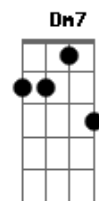

The Beatles - The Fool On The Hill

tom:

Intro: D D Dm

[Primeira Parte]

D Em
Day after day, alone on a hill
D Em
The man with the foolish grin is keeping perfectly still
Em7 A7 D
Bm7
But nobody wants to know him, they can see that he's just a fool
Em7 A7
And he never gives an answer

[Refrão 1]

Dm Bb Dm Bb
But the fool on the hill sees the sun going down
C7 Dm Dm7 D
And the eyes in his head see the world spinning round

[Segunda Parte]

D Em
Well on the way, his head in a cloud
D Em
The man of a thousand voices talking perfectly loud
Em7 A7 D Bm7
But nobody ever hears him, or the sound he appears to make
Em7 A7
And he never seems to notice

[Refrão 2]

Dm Bb Dm Bb
But the fool on the hill sees the sun going down
C7 Dm Dm7 D

Acordes

© ukulele-chords.com

© ukulele-chords.com

© ukulele-chords.com

© ukulele-chords.com

© ukulele-chords.com

© ukulele-chords.com

© ukulele-chords.com

© ukulele-chords.com

© ukulele-chords.com

And the eyes in his head see the world spinning round

[Solo] D D Em Em
D D Em Em

[Terceira Parte]

Em7 A7 D
Bm7
And nobody seems to like him, they can tell what he wants to do
Em7 A7
And he never shows his feelings