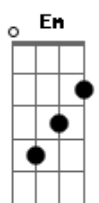

The Beatles - The Fool On The Hill

tom:

Intro: D D Dm

[Primeira Parte]

D Em
Day after day, alone on a hill
D Em
The man with the foolish grin is keeping perfectly still
Em7 A7 D
Bm7
But nobody wants to know him, they can see that he's just a fool
Em7 A7
And he never gives an answer

[Refrão 1]

Dm Bb Dm Bb
But the fool on the hill sees the sun going down
C7 Dm Dm7 D
And the eyes in his head see the world spinning round

[Segunda Parte]

D Em
Well on the way, his head in a cloud
D Em
The man of a thousand voices talking perfectly loud
Em7 A7 D Bm7
But nobody ever hears him, or the sound he appears to make
Em7 A7
And he never seems to notice

[Refrão 2]

Dm Bb Dm Bb
But the fool on the hill sees the sun going down
C7 Dm Dm7 D

Acordes

© ukulele-chords.com

© ukulele-chords.com

© ukulele-chords.com

© ukulele-chords.com

© ukulele-chords.com

© ukulele-chords.com

© ukulele-chords.com

© ukulele-chords.com

© ukulele-chords.com

And the eyes in his head see the world spinning round

[Solo] D D Em Em
D D Em Em

[Terceira Parte]

Em7 A7 D
Bm7
And nobody seems to like him, they can tell what he wants to do
Em7 A7
And he never shows his feelings