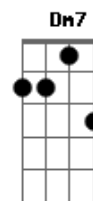

© ukulele-chords.com