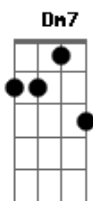

© ukulele-chords.com