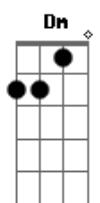

The Beatles - The Fool On The Hill

tom:

Intro: D D Dm

[Primeira Parte]

D Em
Day after day, alone on a hill
D Em
The man with the foolish grin is keeping perfectly still
Em7 A7 D
Bm7
But nobody wants to know him, they can see that he's just a fool
Em7 A7
And he never gives an answer

[Refrão 1]

Dm Bb Dm Bb
But the fool on the hill sees the sun going down
C7 Dm Dm7 D
And the eyes in his head see the world spinning round

[Segunda Parte]

D Em
Well on the way, his head in a cloud
D Em
The man of a thousand voices talking perfectly loud
Em7 A7 D Bm7
But nobody ever hears him, or the sound he appears to make
Em7 A7
And he never seems to notice

[Refrão 2]

Dm Bb Dm Bb
But the fool on the hill sees the sun going down
C7 Dm Dm7 D

Acordes

© ukulele-chords.com

© ukulele-chords.com

© ukulele-chords.com

© ukulele-chords.com

© ukulele-chords.com

© ukulele-chords.com

© ukulele-chords.com

© ukulele-chords.com

© ukulele-chords.com

And the eyes in his head see the world spinning round

[Solo] D D Em Em
D D Em Em

[Terceira Parte]

Em7 A7 D
Bm7
And nobody seems to like him, they can tell what he wants to do
Em7 A7
And he never shows his feelings