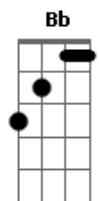

The Beatles - The Fool On The Hill

tom:

Intro: D D Dm

[Primeira Parte]

D Em
Day after day, alone on a hill
D Em
The man with the foolish grin is keeping perfectly still
Em7 A7 D
Bm7
But nobody wants to know him, they can see that he's just a fool
Em7 A7
And he never gives an answer

[Refrão 1]

Dm Bb Dm Bb
But the fool on the hill sees the sun going down
C7 Dm Dm7 D
And the eyes in his head see the world spinning round

[Segunda Parte]

D Em
Well on the way, his head in a cloud
D Em
The man of a thousand voices talking perfectly loud
Em7 A7 D Bm7
But nobody ever hears him, or the sound he appears to make
Em7 A7
And he never seems to notice

[Refrão 2]

Dm Bb Dm Bb
But the fool on the hill sees the sun going down
C7 Dm Dm7 D

Acordes

© ukulele-chords.com

© ukulele-chords.com

© ukulele-chords.com

© ukulele-chords.com

© ukulele-chords.com

© ukulele-chords.com

© ukulele-chords.com

© ukulele-chords.com

© ukulele-chords.com

And the eyes in his head see the world spinning round

[Solo] D D Em Em
D D Em Em

[Terceira Parte]

Em7 A7 D
Bm7
And nobody seems to like him, they can tell what he wants to do
Em7 A7
And he never shows his feelings