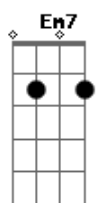

The Beatles - The Fool On The Hill

tom:

Intro: D D Dm

[Primeira Parte]

D Em
Day after day, alone on a hill
D Em
The man with the foolish grin is keeping perfectly still
Em7 A7 D
Bm7
But nobody wants to know him, they can see that he's just a fool
Em7 A7
And he never gives an answer

[Refrão 1]

Dm Bb Dm Bb
But the fool on the hill sees the sun going down
C7 Dm Dm7 D
And the eyes in his head see the world spinning round

[Segunda Parte]

D Em
Well on the way, his head in a cloud
D Em
The man of a thousand voices talking perfectly loud
Em7 A7 D Bm7
But nobody ever hears him, or the sound he appears to make
Em7 A7
And he never seems to notice

[Refrão 2]

Dm Bb Dm Bb
But the fool on the hill sees the sun going down
C7 Dm Dm7 D

Acordes

© ukulele-chords.com

© ukulele-chords.com

© ukulele-chords.com

© ukulele-chords.com

© ukulele-chords.com

© ukulele-chords.com

© ukulele-chords.com

© ukulele-chords.com

© ukulele-chords.com

And the eyes in his head see the world spinning round

[Solo] D D Em Em
D D Em Em

[Terceira Parte]

Em7 A7 D
Bm7
And nobody seems to like him, they can tell what he wants to do
Em7 A7
And he never shows his feelings