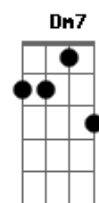

The Beatles - The Fool On The Hill

tom:

Intro: D D Dm

[Primeira Parte]

D Em
Day after day, alone on a hill
D Em
The man with the foolish grin is keeping perfectly still
Em7 A7 D
Bm7
But nobody wants to know him, they can see that he's just a fool
Em7 A7
And he never gives an answer

[Refrão 1]

Dm Bb Dm Bb
But the fool on the hill sees the sun going down
C7 Dm Dm7 D
And the eyes in his head see the world spinning round

[Segunda Parte]

D Em
Well on the way, his head in a cloud
D Em
The man of a thousand voices talking perfectly loud
Em7 A7 D Bm7
But nobody ever hears him, or the sound he appears to make
Em7 A7
And he never seems to notice

[Refrão 2]

Dm Bb Dm Bb
But the fool on the hill sees the sun going down
C7 Dm Dm7 D

Acordes

© ukulele-chords.com

© ukulele-chords.com

© ukulele-chords.com

© ukulele-chords.com

© ukulele-chords.com

© ukulele-chords.com

© ukulele-chords.com

© ukulele-chords.com

© ukulele-chords.com

And the eyes in his head see the world spinning round

[Solo] D D Em Em
D D Em Em

[Terceira Parte]

Em7 A7 D
Bm7
And nobody seems to like him, they can tell what he wants to do
Em7 A7
And he never shows his feelings