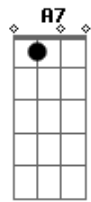

© ukulele-chords.com