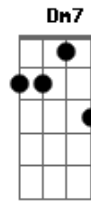

© ukulele-chords.com