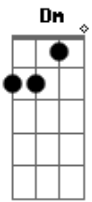

© ukulele-chords.com

© ukulele-chords.com