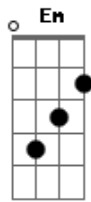

The Beatles - The Fool On The Hill

Tom: D

D Em7
Day after day alone on a hill the
D Em7
man with the fool grin is keeping perfectly still, But
Em A7 D Bm7
nobody wants to know him, they can see that he's just a fool
and
Em A7
he never gives an answer.

Dm Dm Dm Dm
But the fool on the hill sees the sun going down and the
C7 Dm Dm7 D
eyes in his head see the world spinning round

D Em7
Well on the way head in a cloud, the
D Em7
man of thousand voices talking perfectly loud, But
Em A7 D Bm7
nobody ever hears him, or the sound he appears to make and
Em A7
he never seems to notice.

Dm Dm Dm Dm
But the fool on the hill sees the sun going down and the
C7 Dm Dm7 D

eyes in his head see the world spinning round

Em A7 D Bm7
nobody seems to like him, they can tell what he wants to do
and
Em A7
he never shows his feelings.

Dm Dm Dm Dm
But the fool on the hill sees the sun going down and the
C7 Dm Dm7 D
eyes in his head see the world spinning round

D Em7 D Em7
oohh, oohh, oohh! Round, round, round...

Em A7 D Bm7
He never listen to them he knows that they're the fools
Em A7
They don't like him

Dm Dm Dm Dm
The fool on the hill sees the sun going down and the
C7 Dm Dm7 D
eyes in his head see the world spinning round

D Em7 D Em7
oohh, round.. round.. oohh..

Acordes

© ukulele-chords.com

© ukulele-chords.com

© ukulele-chords.com

© ukulele-chords.com

© ukulele-chords.com

© ukulele-chords.com

© ukulele-chords.com

© ukulele-chords.com