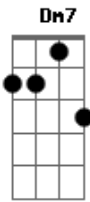

© ukulele-chords.com