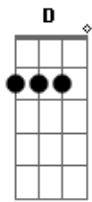

The Beatles - The Fool On The Hill

Tom: D

D Em7
Day after day alone on a hill the
D Em7
man with the fool grin is keeping perfectly still, But
Em A7 D Bm7
nobody wants to know him, they can see that he's just a fool
and
Em A7
he never gives an answer.

Dm Dm Dm Dm
But the fool on the hill sees the sun going down and the
C7 Dm Dm7 D
eyes in his head see the world spinning round

D Em7
Well on the way head in a cloud, the
D Em7
man of thousand voices talking perfectly loud, But
Em A7 D Bm7
nobody ever hears him, or the sound he appears to make and
Em A7
he never seems to notice.

Dm Dm Dm Dm
But the fool on the hill sees the sun going down and the
C7 Dm Dm7 D

eyes in his head see the world spinning round

Em A7 D Bm7
nobody seems to like him, they can tell what he wants to do
and
Em A7
he never shows his feelings.

Dm Dm Dm Dm
But the fool on the hill sees the sun going down and the
C7 Dm Dm7 D
eyes in his head see the world spinning round

D Em7 D Em7
oohh, oohh, oohh! Round, round, round...

Em A7 D Bm7
He never listen to them he knows that they're the fools
Em A7
They don't like him

Dm Dm Dm Dm
The fool on the hill sees the sun going down and the
C7 Dm Dm7 D
eyes in his head see the world spinning round

D Em7 D Em7
oohh, round.. round.. oohh..

Acordes