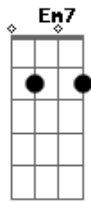

© ukulele-chords.com

© ukulele-chords.com