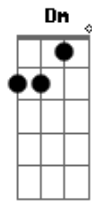

© ukulele-chords.com