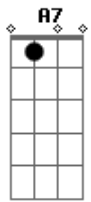

© ukulele-chords.com

© ukulele-chords.com