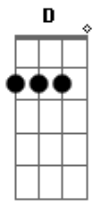

The Beatles - The Fool On The Hill

tom:
D
Day after day alone on a hill
D Em
The man with the fool grin is keeping
D Em
Perfectly still
Em A7
But nobody wants to know him
D Bm
They can see that he's just a fool
Em A7
And he never gives an answer
Dm
But the fool on the hill
Dm
Sees the sun going down
C7
And the eyes in his head
Dm Dm D
See the world spinning round
D Em
Well on the way head in a cloud
D
The man of thousand voices talking
Em
Perfectly loud
Em A7
But nobody ever hears him
D Bm
Or the sound he appears to make
Em A7
And he never seems to notice
Dm
But the fool on the hill
Dm

Sees the sun going down
C7
And the eyes in his head
Dm Dm D. Em D Em
See the world spinning round
Em A7
And nobody seems to like him
D Bm
They can tell what he wants to do
Em A7
And he never shows his feelings
Dm
But the fool on the hill
Dm
Sees the sun going down
C7
And the eyes in his head
Dm Dm D
See the world spinning round
D. Em. D. Em
Oohh, oohh, oohh, Round, round, round
Em A7
He never listens to them
D Bm
He knows that they're fools
Em A7
They don't like him
Dm
But the fool on the hill
Dm
Sees the sun going down
C7
And the eyes in his head
Dm Dm D
See the world spinning round
Oohh, oohh

Acordes

© ukulele-chords.com