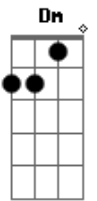

© ukulele-chords.com