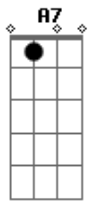

© ukulele-chords.com