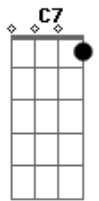

© ukulele-chords.com