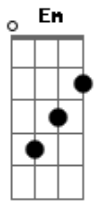

© ukulele-chords.com