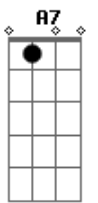

© ukulele-chords.com