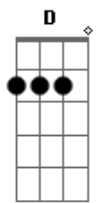

The Beatles - The Fool On The Hill

tom:
D
Day after day alone on a hill
D Em7
The man with the fool grin is keeping
D Em7
Perfectly still
Em A7
But nobody wants to know him
D Bm7
They can see that he's just a fool
Em A7
And he never gives an answer
Dm
But the fool on the hill
Dm
Sees the sun going down
C7
And the eyes in his head
Dm Dm7 D
See the world spinning round
D Em7
Well on the way head in a cloud
D
The man of thousand voices talking
Em7
Perfectly loud
Em A7
But nobody ever hears him
D Bm7
Or the sound he appears to make
Em A7
And he never seems to notice
Dm
But the fool on the hill
Dm

Sees the sun going down
C7
And the eyes in his head
Dm Dm7 D. Em7 D Em7
See the world spinning round
Em A7
And nobody seems to like him
D Bm7
They can tell what he wants to do
Em A7
And he never shows his feelings
Dm
But the fool on the hill
Dm
Sees the sun going down
C7
And the eyes in his head
Dm Dm7 D
See the world spinning round
D. Em7. D. Em7
Oohh, oohh, oohh, Round, round, round
Em A7
He never listens to them
D Bm7
He knows that they're fools
Em A7
They don't like him
Dm
But the fool on the hill
Dm
Sees the sun going down
C7
And the eyes in his head
Dm Dm7 D
See the world spinning round
Oohh, oohh

Acordes

© ukulele-chords.com