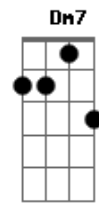

© ukulele-chords.com