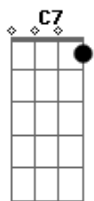

© ukulele-chords.com