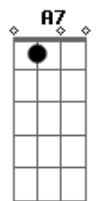

© ukulele-chords.com