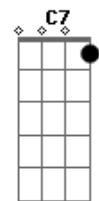

© ukulele-chords.com