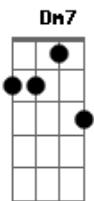

© ukulele-chords.com