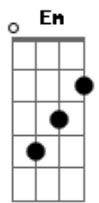

© ukulele-chords.com