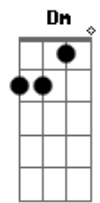

© ukulele-chords.com