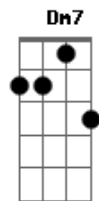

© ukulele-chords.com