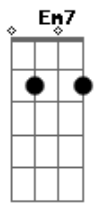

© ukulele-chords.com