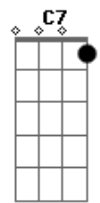

© ukulele-chords.com