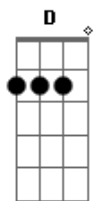

The Beatles - The Fool On The Hill

tom:
D
Day after day alone on a hill
D Em7
The man with the fool grin is keeping
D Em7
Perfectly still
Em A7
But nobody wants to know him
D Bm7
They can see that he's just a fool
Em A7
And he never gives an answer
Dm
But the fool on the hill
Dm
Sees the sun going down
C7
And the eyes in his head
Dm Dm7 D
See the world spinning round
D Em7
Well on the way head in a cloud
D
The man of thousand voices talking
Em7
Perfectly loud
Em A7
But nobody ever hears him
D Bm7
Or the sound he appears to make
Em A7
And he never seems to notice
Dm
But the fool on the hill
Dm

Sees the sun going down
C7
And the eyes in his head
Dm Dm7 D. Em7 D Em7
See the world spinning round
Em A7
And nobody seems to like him
D Bm7
They can tell what he wants to do
Em A7
And he never shows his feelings
Dm
But the fool on the hill
Dm
Sees the sun going down
C7
And the eyes in his head
Dm Dm7 D
See the world spinning round
D. Em7. D. Em7
Oohh, oohh, oohh, Round, round, round
Em A7
He never listens to them
D Bm7
He knows that they're fools
Em A7
They don't like him
Dm
But the fool on the hill
Dm
Sees the sun going down
C7
And the eyes in his head
Dm Dm7 D
See the world spinning round
Oohh, oohh

Acordes

© ukulele-chords.com