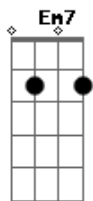

© ukulele-chords.com

© ukulele-chords.com