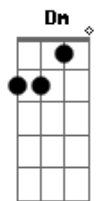

© ukulele-chords.com