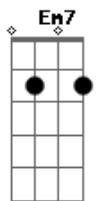

© ukulele-chords.com