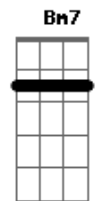

© ukulele-chords.com