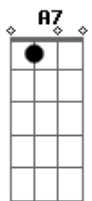

© ukulele-chords.com