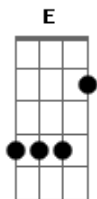

© ukulele-chords.com