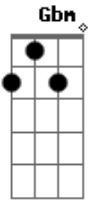

© ukulele-chords.com