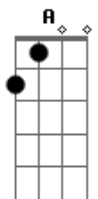

The Beatles - Stand by me

Tom: A

Intro: A Gbm D E A E

A
When the night has come
Gbm
And the land is dark
D E
And the moon is the only
A
Light we'll see
No I won't be afraid
Gbm
No, I won't be afraid
D E
Just as long as you stand
A E
Stand by me
A
And darling, darling stand by me
Gbm
Oh, now, now, now,
Stand by me
D E
Stand, stand by me
A
Stand by me
If the sky that we look upon
Gbm

Should trumble and fall
D E
And the mountains should crumble
A
In the sea
I won't cry, I won't cry
Gbm
No, I won't shed a tear
D E
Just as long as you stand
A
Stand by me
And darling, darling stand by me
Gbm
Oh, stand by me
D E
Stand by me
(Solo)
A
Whenever you're in trouble
A
won't you stand by me
Gbm
Oh, now, now stand by me
D
Oh, stand by me
E
Stand by me
A E
Stand by me, stand by me

Acordes

© ukulele-chords.com