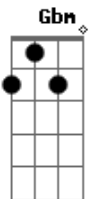

© ukulele-chords.com