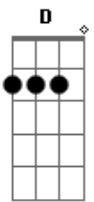

© ukulele-chords.com