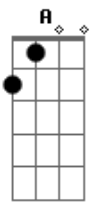

The Beatles - Stand by me

Tom: A

Intro: A Gbm D E A E

A
When the night has come
Gbm
And the land is dark
D E
And the moon is the only
A
Light we'll see
No I won't be afraid
Gbm
No, I won't be afraid
D E
Just as long as you stand
A E
Stand by me
A
And darling, darling stand by me
Gbm
Oh, now, now, now,
Stand by me
D E
Stand, stand by me
A
Stand by me
If the sky that we look upon
Gbm

Should trumble and fall
D E
And the mountains should crumble
A
In the sea
I won't cry, I won't cry
Gbm
No, I won't shed a tear
D E
Just as long as you stand
A
Stand by me
And darling, darling stand by me
Gbm
Oh, stand by me
D E
Stand by me
(Solo)
A
Whenever you're in trouble
A
won't you stand by me
Gbm
Oh, now, now stand by me
D
Oh, stand by me
E
Stand by me
A E
Stand by me, stand by me

Acordes

© ukulele-chords.com