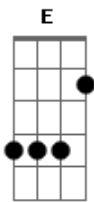

© ukulele-chords.com