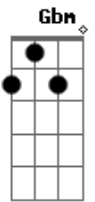

© ukulele-chords.com