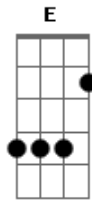

© ukulele-chords.com