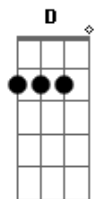

© ukulele-chords.com