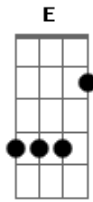

© ukulele-chords.com