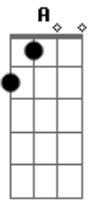

The Beatles - Stand by me

Tom: A

Intro: A Gbm D E A E

A
When the night has come
Gbm
And the land is dark
D E
And the moon is the only
A
Light we'll see
No I won't be afraid
Gbm
No, I won't be afraid
D E
Just as long as you stand
A E
Stand by me
A
And darling, darling stand by me
Gbm
Oh, now, now, now,
Stand by me
D E
Stand, stand by me
A
Stand by me
If the sky that we look upon
Gbm

Should trumble and fall
D E
And the mountains should crumble
A
In the sea
I won't cry, I won't cry
Gbm
No, I won't shed a tear
D E
Just as long as you stand
A
Stand by me
And darling, darling stand by me
Gbm
Oh, stand by me
D E
Stand by me
(Solo)
A
Whenever you're in trouble
A
won't you stand by me
Gbm
Oh, now, now stand by me
D
Oh, stand by me
E
Stand by me
A E
Stand by me, stand by me

Acordes

© ukulele-chords.com