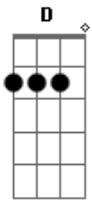

© ukulele-chords.com