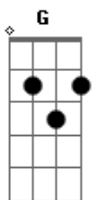

© ukulele-chords.com