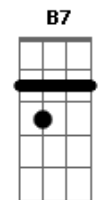

© ukulele-chords.com