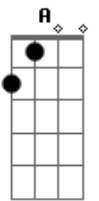

© ukulele-chords.com