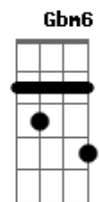

© ukulele-chords.com