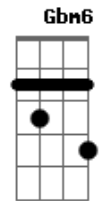

© ukulele-chords.com