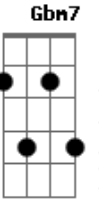

© ukulele-chords.com