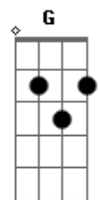

The Beatles - Something

Tom: G

(Introdução): (F Eb G C)

(1ª Parte):

C C
 Something in the way she moves
 C7 F
 Attracts me like no other lover
 D D7 G Am G
 Something in the way she woos me

(2ª parte):

Am Am
 I don't want to leave her now
 Am D7
 You know I believe, and how

(Introdução):

(F Eb G C)

(1ª Parte - variação):

C C
 Somewhere in her smile she knows
 C7 F
 That I don't need no other lover
 D D7 G Am G
 Something in her style that shows me

(2ª parte):

Am Am
 I don't want to leave her now
 Am D7
 You know I believe, and how

D G (C)

I don't know, I don't know

(solo):

C C C7 F
 D D7 G A G
 Am Am Am D7

(Introdução):

(F Eb G C)

C C
 Something in the way she knows
 C7 F
 And all I have to do is think of her
 D D7 G Am G
 Something in the things she shows me

(2ª parte):

Am Am
 I don't want to leave her now
 Am D7
 You know I believe, and how

(Variação da introdução):

(F Eb G A)

(Introdução):

(F Eb G C)

Acordes

© ukulele-chords.com