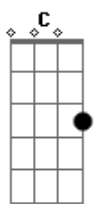

The Beatles - Something

Tom: G

Intro: F Eb G C

C C
Something in the way she moves,

C7 F
Attracts me like no other lover.

D7 G
Something in the way she woos me.

Am
I dont wanna leave her now,

Am D7
You know I believe, and how.

C C
Somewhere in her smile she knows,

C7 F
That I dont need no other lover.

D7 G
Something in her style that shows me.

Am
I dont wanna leave her now,

Am D7
You know I believe and how.

A Dbm Gbm
Youre asking me will my love grow,

D G A
I dont know, I dont know.

A Dbm Gbm
You stick around now, it may show,

D G A
I dont know, I dont know.

SOLO

C C
Something in the way she knows,

C7 F
And all I have to do is think of her.

D7 G
Something in the things she shows me.

Am
I dont wanna leave her now.

Am D7
You know I believe and how.

Acordes

© ukulele-chords.com

© ukulele-chords.com

© ukulele-chords.com

© ukulele-chords.com

© ukulele-chords.com