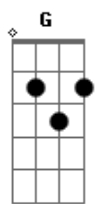

The Beatles - Something

Tom: G

Intro: F Eb G C

C C
Something in the way she moves,

C7 F
Attracts me like no other lover.

D7 G
Something in the way she woos me.

Am
I dont wanna leave her now,

Am D7
You know I believe, and how.

C C
Somewhere in her smile she knows,

C7 F
That I dont need no other lover.

D7 G
Something in her style that shows me.

Am
I dont wanna leave her now,

Am D7
You know I believe and how.

A Dbm Gbm
Youre asking me will my love grow,

D G A
I dont know, I dont know.

A Dbm Gbm
You stick around now, it may show,

D G A
I dont know, I dont know.

SOLO

C C
Something in the way she knows,

C7 F
And all I have to do is think of her.

D7 G
Something in the things she shows me.

Am
I dont wanna leave her now.

Am D7
You know I believe and how.

Acordes

© ukulele-chords.com