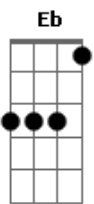

The Beatles - Something

Tom: G

Intro: F Eb G C

C C
Something in the way she moves,

C7 F
Attracts me like no other lover.

D7 G
Something in the way she woos me.

Am
I dont wanna leave her now,

Am D7
You know I believe, and how.

C C
Somewhere in her smile she knows,

C7 F
That I dont need no other lover.

D7 G
Something in her style that shows me.

Am
I dont wanna leave her now,

Am D7
You know I believe and how.

A Dbm Gbm
Youre asking me will my love grow,

D G A
I dont know, I dont know.

A Dbm Gbm
You stick around now, it may show,

D G A
I dont know, I dont know.

SOLO

C C
Something in the way she knows,

C7 F
And all I have to do is think of her.

D7 G
Something in the things she shows me.

Am
I dont wanna leave her now.

Am D7
You know I believe and how.

Acordes

© ukulele-chords.com

© ukulele-chords.com

© ukulele-chords.com

© ukulele-chords.com

© ukulele-chords.com