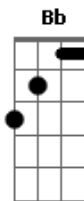

© ukulele-chords.com