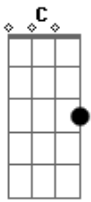

The Beatles - Slow Down

Tom: C

(John Lennon / Paul McCartney)

[Intro:] C7 F7 C7 G7 F7 C7

C7

Well come on, pretty baby, won't you walk with me?
 Come on, pretty baby, won't you talk with me?
 Come on, pretty baby, give me one more chance
 Try and save our romance

F7

Slow down! Baby now you're movin' way too fast

G7

F7

C7

C7

You gotta gimme little lovin' gimme little lovin' Ow!
 If you want our love to last

Well I used to walk you home, baby, after school
 Carry your books home too
 But now you got a boyfriend down the street
 Baby what you tryin' to do? You better

You know that I love you, tell the world I do
 Come on, pretty baby, why can't you be true?
 I need your lovin', baby, oh so bad
 The best little woman I ever had

G7: 3 2 0 0 0 1

F7: 1 3 1 2 4 1

Acordes

© ukulele-chords.com