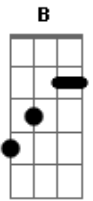

The Beatles - Sgt Peppers Lonely Hearts Club Band Reprise

tom:

Intro: E

[Primeira Parte]

Wow! We're Sergeant Pepper's Lonely Hearts Club Band

We hope you have enjoyed the show

Sergeant Pepper's Lonely Hearts Club Band

We're sorry, but it's time to go

[Refrão]

Sergeant Pepper's Lonely, Sergeant Pepper's Lonely

Sergeant Pepper's Lonely Sergeant Pepper's Lonely
Sergeant Pepper's Lonely Hearts Club Band

[Parte 2]

We'd like to thank you once again

Sergeant Pepper's one and only Lonely Hearts Club Band

It's getting very near the end

[Refrão]

Sergeant Pepper's Lonely, Sergeant Pepper's Lonely
Sergeant Pepper's Lonely Hearts Club Band

Acordes

© ukulele-chords.com