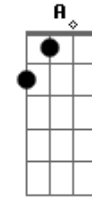

© ukulele-chords.com