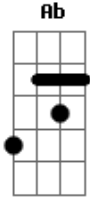

© ukulele-chords.com