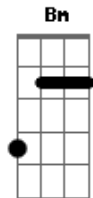

© ukulele-chords.com