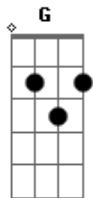

The Beatles - Sexy Sadie

Tom: C

(intro) (G C D G Gb F D)

G Gb Bm
 Sexy Sadie what have you done
 C D G Gb
 You made a fool of everyone
 C D G Gb
 You made a fool of everyone
 F D
 Sexy Sadie ooh what have you done

G Gb Bm
 Sexy Sadie you broke the rules
 C D G Gb
 You layed it down for all to see
 C D G Gb
 You layed it down for all to see
 F D
 Sexy Sadie ooh you broke the rules

G Am Bm C
 one sunny day the world was waiting for a lover
 G Am Bm C
 She came along to turn on everyone
 A Ab G
 Sexy Sadie the greatest of them all
 G Gb Bm
 Sexy Sadie how did you know
 C D G Gb
 The world was waiting just for you
 C D G Gb

G Am Bm C
 We gave her everything we owned just to sit at her table
 G Am Bm C
 Just a smile would lighten everything
 A Ab G
 Sexy Sadie she's the latest and the greatest of them all

(G Gb Bm C D G Gb)

C D G Gb
 She made a fool of everyone
 F D
 Sexy Sadie

(G Gb Bm C D G Gb)

C D G Gb
 However big you think you are
 F D
 Sexy Sadie

(G Gb Bm C D G Gb F D) (and fade)

Acordes

© ukulele-chords.com

© ukulele-chords.com