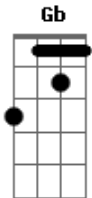

© ukulele-chords.com