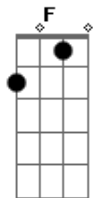

© ukulele-chords.com