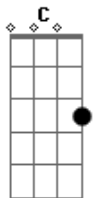

G Gb Bm
 Sexy Sadie you broke the rules
 C D G Gb
 You layed it down for all to see
 C D G Gb
 You layed it down for all to see
 F D
 Sexy Sadie ooh you broke the rules

G Am Bm C
 one sunny day the world was waiting for a lover
 G Am Bm C
 She came along to turn on everyone
 A Ab G
 Sexy Sadie the greatest of them all
 G Gb Bm
 Sexy Sadie how did you know
 C D G Gb
 The world was waiting just for you
 C D G Gb

The world was waiting just for you
 F D
 sexy Sadie ooh how did you know

G Gb Bm
 Sexy Sadie you'll get yours yet
 C D G Gb
 However big you think you are
 C D G Gb
 However big you think you are
 F D
 Sexy Sadie ooh you'll get yours yet

G Am Bm C
 We gave her everything we owned just to sit at her table
 G Am Bm C
 Just a smile would lighten everything
 A Ab G
 Sexy Sadie she's the latest and the greatest of them all

(G Gb Bm C D G Gb)

C D G Gb
 She made a fool of everyone
 F D
 Sexy Sadie

(G Gb Bm C D G Gb)

C D G Gb
 However big you think you are
 F D
 Sexy Sadie

(G Gb Bm C D G Gb F D) (and fade)

Acordes

© ukulele-chords.com

© ukulele-chords.com