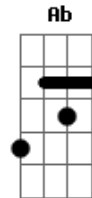

© ukulele-chords.com