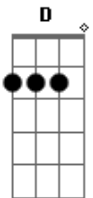

The Beatles - Sexy Sadie

Tom: C

(intro) (G C D G Gb F D)

G Gb Bm
 Sexy Sadie what have you done
 C D G Gb
 You made a fool of everyone
 C D G Gb
 You made a fool of everyone
 F D
 Sexy Sadie ooh what have you done

G Gb Bm
 Sexy Sadie you broke the rules
 C D G Gb
 You layed it down for all to see
 C D G Gb
 You layed it down for all to see
 F D
 Sexy Sadie ooh you broke the rules

G Am Bm C
 one sunny day the world was waiting for a lover
 G Am Bm C
 She came along to turn on everyone
 A Ab G
 Sexy Sadie the greatest of them all
 G Gb Bm
 Sexy Sadie how did you know
 C D G Gb
 The world was waiting just for you
 C D G Gb

G Am Bm C
 We gave her everything we owned just to sit at her table
 G Am Bm C
 Just a smile would lighten everything
 A Ab G
 Sexy Sadie she's the latest and the greatest of them all

(G Gb Bm C D G Gb)

C D G Gb
 She made a fool of everyone
 F D
 Sexy Sadie

(G Gb Bm C D G Gb)

C D G Gb
 However big you think you are
 F D
 Sexy Sadie

(G Gb Bm C D G Gb F D) (and fade)

Acordes

© ukulele-chords.com

© ukulele-chords.com