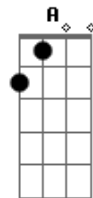

© ukulele-chords.com