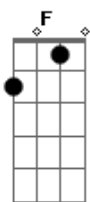

The Beatles - Rockin' Around The Christmas Tree

Tom: F

Intro: F Dm7 Gm7 C (simple ad-lib on this four bar phrase)

Verse:

% - (the sign) (D.S. Instrumental solo)

F F F F
Rockin' around the Christmas tree

Gm7 C7
at the Christmas party hop.

Gm7 C7 Gm7 C7
Mistletoe hung where you can see

F
every couple tries to stop. (Solo Ends)

F F F F
Rockin' around the Christmas tree

Gm7 C7 Gm7 C7
let the Christmas spirit ring.

Gm7 C7 Gm7 C7
Later we'll have some pumpkin pie

C7 F
and we'll do some caroling.

Am7
feeling when you hear

Dm Dm7 Db Dm7 Dm
voices singing "Let's be jolly, (To Coda)

G C7
deck the halls with boughs of holly."

F F F F
Rockin' around the Christmas tree,

Gm7 C7 Gm7 C7
have a happy holiday.

Gm7 C7 Gm7 C7
Ev'ry-one dancing merrily

C7 F
in a new old fashioned way.

(D.S.al Coda)

CODA:
no chord

oh--,
bum-bum-bum G7
no chord C7

Deck the halls with boughs of holly

Gb Gb6 Gb Gb6
Rockin' around the Christmas tree,

Abm7 Db7 Abm7 Db7
have a happy holiday.

Abm7 Db7 Abm7 Db7
Ev'ry-one dancing merrily

Db7 Gb
in a new old fashioned way.

(Hold chord/ad-lib for four bars)

Acordes