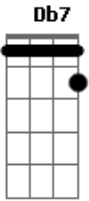

© ukulele-chords.com