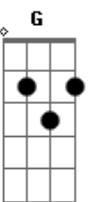

© ukulele-chords.com

© ukulele-chords.com