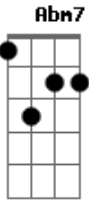

© ukulele-chords.com