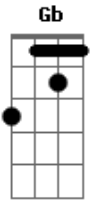

© ukulele-chords.com