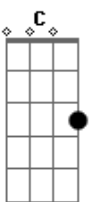

© ukulele-chords.com