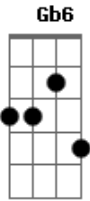

© ukulele-chords.com