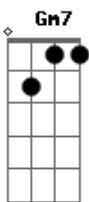

© ukulele-chords.com