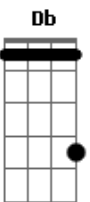

© ukulele-chords.com