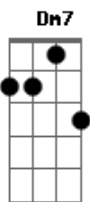

© ukulele-chords.com