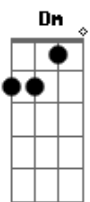

© ukulele-chords.com