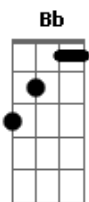

The Beatles - Real Love

Tom: Eb

Boys... alone...
know...

afraid...

(intro) (Ebm Bb Ebm Bb)

Eb Gm
All my little plans and schemes
Cm Gb
Lost like some forgotten dreams
Ab Fm Bb
Seems that all I really was doing
Eb Ab Eb Ab
Was waiting for you

Eb Gm
Just like little girls and boys
Cm Gb
Playing with their little toys
Ab Fm Bb
Seems like all they really were doing
Eb Ab Eb Ab
Was waiting for love

Eb Abm
No need to be alone
Eb Abm
No need to be alone
Eb Cm Ab Bb
It's real love, It's real
Eb Cm Ab Bb
Yes, it's real love, It's real

(intro)

Eb Gm
From this moment on I know
Cm Gb
Exactly where my life will go
Ab Fm Bb
Seems like all I really was doing
Eb Ab Eb Ab
Was waiting for love

Eb Abm
No need to be alone
Eb Abm
No need to be alone
Eb Cm Ab Bb
It's real love, It's real
Eb Cm Ab Bb
Yes, it's real love, It's real

(solo) (Fm C7 Fm Bb Bb)

Eb Gm
Though I've been in love before
Cm Gb
But in my heart I wanted more
Ab Fm Bb
Seems like all I really was doing
Eb Ab Eb Ab
Was waiting for you

Eb Abm
No need to be alone
Eb Abm
No need to be alone
Eb Cm Ab Bb
It's real love, It's real
Eb Cm Ab Bb
Yes, it's real love, It's real

Acordes