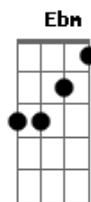

© ukulele-chords.com

© ukulele-chords.com