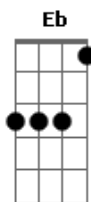

© ukulele-chords.com