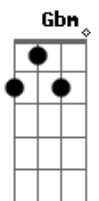

The Beatles - Please, please me

Tom: E

(intro) (riff 1)

(riff 1)

E A E G A B E
Last night I said these words to my girl
E A E (Riff 2)
I know you never even try girl

A Gbm Dbm A
Come on (Come on) Come on (Come on) Come on (Come on) Come on
(Come on)

E A B E (riff 1)
Please please me, oh yeah, like I please you.

You don't need me to show the way, love
Why do I always have to say, love?
Come on (Come on) Come on (Come on) Come on (Come on) Come on
(Come on)

E A B E

Please please me, oh yeah, like I please you.

A
I don't want to sound complaining
B E A E
But you know there's always rain in my heart (in my heart)
A B

E
I do all the pleasing with you, it's so hard to reason with
you

A B E (riff 1)
Oh yeah, why do you make me blue?

E A E
Last night I said these words to my girl

G A B E
I know you never even try girl

G A B E
Come on (Come on) Come on (Come on) Come on (Come on) Come on
(Come on)

E A B E
Please please me, oh yeah, like I please you.

E A B E A B E G C B
Oh yeah, like I please you, oh yeah, like I please you

Acordes

© ukulele-chords.com

© ukulele-chords.com

© ukulele-chords.com

© ukulele-chords.com

© ukulele-chords.com

© ukulele-chords.com

© ukulele-chords.com