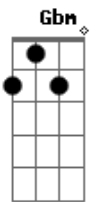

The Beatles - Please, please me

Tom: E

(intro) (riff 1)

(riff 1)

E A E G A B E
Last night I said these words to my girl
E A E (Riff 2)
I know you never even try girl

A Gbm Dbm A
Come on (Come on) Come on (Come on) Come on (Come on) Come on
(Come on)

E A B E (riff 1)
Please please me, oh yeah, like I please you.

You don't need me to show the way, love
Why do I always have to say, love?
Come on (Come on) Come on (Come on) Come on (Come on) Come on
(Come on)

E A B E

Please please me, oh yeah, like I please you.

A
I don't want to sound complaining
B E A E
But you know there's always rain in my heart (in my heart)
A B

E
I do all the pleasing with you, it's so hard to reason with
you

A B E (riff 1)
Oh yeah, why do you make me blue?

E A E
Last night I said these words to my girl

G A B E
I know you never even try girl

G A B E
Come on (Come on) Come on (Come on) Come on (Come on) Come on
(Come on)

E A B E
Please please me, oh yeah, like I please you.

E A B E A B E G C B
Oh yeah, like I please you, oh yeah, like I please you

Acordes

© ukulele-chords.com

© ukulele-chords.com

© ukulele-chords.com

© ukulele-chords.com

© ukulele-chords.com

© ukulele-chords.com

© ukulele-chords.com