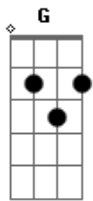

The Beatles - Only A Northern Song

Tom: G

(intro) C D A E

(verse 1)

A
if you're list'ning to this song,
you may think the chords are going wrong, Bm
but they're not, he just wrole it like that. E7 D

(verse 2)

A
when you're list'ning late at night,
you may think the band are note quite right. Bm
but they are, they just play it like that. E7 D

(refrão)

E Bm G Db7
it doesn't really mather what chords i play,
what words i say, or time of day it is, Gb7 Bm Gb7
as it's only a northern song. D A E

(link) A A A A Bm
Bm E7 E7 D D

(refrão 2)

E Bm G Db7
it's doesn't really matther what clothes i wear,
or how i fare, or if my hair is brown, Gb7 Bm Gb7
when it's only a northern song. D A E

(verse 3)

A
if you think the harmony
is a little dark and out of key. Bm
you're correct, there's nobody there. E7 D

(E Bm G Db7 Gb7 Bm Gb7)

D A E
and i told you there's no one there.

(coda)

A A A A Bm Bm
E7 E7 D D E Bm G Db7
Gb7 Bm Gb7 D A E (fade out)

Acordes

© ukulele-chords.com

© ukulele-chords.com

© ukulele-chords.com