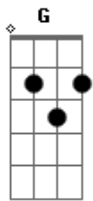

The Beatles - Only A Northern Song

Tom: G

(intro) C D A E

(verse 1)

A
if you're list'ning to this song,
you may think the chords are going wrong, Bm
but they're not, he just wrole it like that. E7 D

(verse 2)

A
when you're list'ning late at night,
you may think the band are note quite right. Bm
but they are, they just play it like that. E7 D

(refrão)

E Bm G Db7
it doesn't really mather what chords i play,
what words i say, or time of day it is, Gb7 Bm Gb7
as it's only a northern song. D A E

(link) A A A A Bm E7 E7 D D

(refrão 2)

E Bm G Db7
it's doesn't really matther what clothes i wear,
or how i fare, or if my hair is brown, Gb7 Bm Gb7
when it's only a northern song. D A E

(verse 3)

A
if you think the harmony
is a little dark and out of key. Bm
you're correct, there's nobody there. E7 D

(E Bm G Db7 Gb7 Bm Gb7)

D A E
and i told you there's no one there.

(coda)

A A A A Bm Bm
E7 E7 D D E Bm G Db7
Gb7 Bm Gb7 D A E (fade out)

Acordes

© ukulele-chords.com

© ukulele-chords.com

© ukulele-chords.com