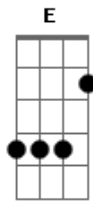

© ukulele-chords.com