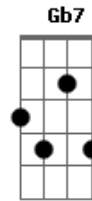

© ukulele-chords.com