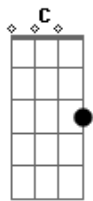

The Beatles - Only A Northern Song

Tom: G

(intro) C D A E

(verse 1)

A
if you're list'ning to this song,
you may think the chords are going wrong, Bm
but they're not, he just wrole it like that. E7 D

(verse 2)

A
when you're list'ning late at night,
you may think the band are note quite right. Bm
but they are, they just play it like that. E7 D

(refrão)

E Bm G Db7
it doesn't really mather what chords i play,
what words i say, or time of day it is, Gb7 Bm Gb7
as it's only a northern song. D A E

(link) A A A A Bm E7 E7 D D

(refrão 2)

E Bm G Db7
it's doesn't really matther what clothes i wear,
or how i fare, or if my hair is brown, Gb7 Bm Gb7
when it's only a northern song. D A E

(verse 3)

A
if you think the harmony
is a little dark and out of key. Bm
you're correct, there's nobody there. E7 D

(E Bm G Db7 Gb7 Bm Gb7)

D A E
and i told you there's no one there.

(coda)

A A A A Bm Bm
E7 E7 D D E Bm G Db7
Gb7 Bm Gb7 D A E (fade out)

Acordes

© ukulele-chords.com

© ukulele-chords.com

© ukulele-chords.com