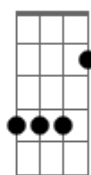

© ukulele-chords.com

E