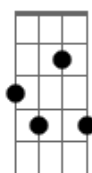

© ukulele-chords.com

Gb7