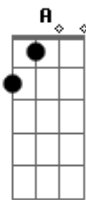

© ukulele-chords.com