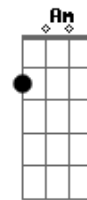

© ukulele-chords.com