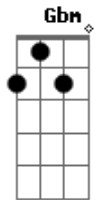

© ukulele-chords.com