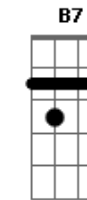

© ukulele-chords.com