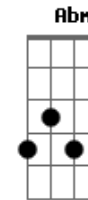

© ukulele-chords.com