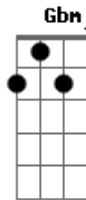

© ukulele-chords.com