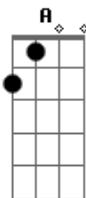

© ukulele-chords.com