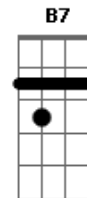

© ukulele-chords.com