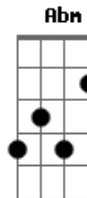

© ukulele-chords.com