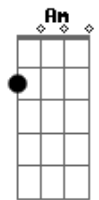

© ukulele-chords.com