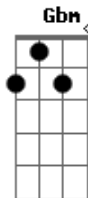

© ukulele-chords.com