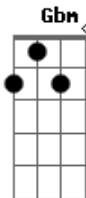

© ukulele-chords.com