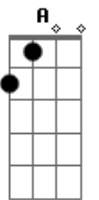

© ukulele-chords.com