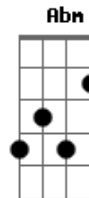

© ukulele-chords.com