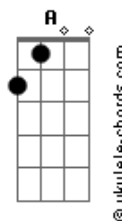

The Beatles - Nowhere Man

tom:

Gb (forma dos acordes no tom de E)

Capostrate na 2ª casa

He's a real nowhere man

Sitting in his nowhere land

Making all his nowhere plans

For nobody

Doesn't have a point of view

Knows not where he's going to

Isn't he a bit like you and me?

Nowhere man, please listen

You don't know what you're missing

Nowhere man, the world is at your

Command

[Solo]

He's as blind as he can be

Just sees what he wants to see

Nowhere man can you see me at all?

Nowhere man, don't worry

Acordes

Take your time, don't hurry
Leave it all till somebody else
Lends you a hand

Doesn't have a point of view
Knows not where he's going to
Isn't he a bit like you and me?

Nowhere man, please listen
You don't know what you're missing
Nowhere man, the world is at your
Command

He's a real nowhere man
Sitting in his nowhere land
Making all his nowhere plans
For nobody

Making all his nowhere plans
For nobody
Making all his nowhere plans
For nobody

For nobody