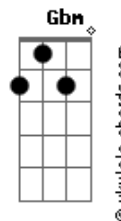

The Beatles - Nowhere Man

tom:

Gb (forma dos acordes no tom de E)

Capostrate na 2ª casa

He's a real nowhere man

Sitting in his nowhere land

Making all his nowhere plans

For nobody

Doesn't have a point of view

Knows not where he's going to

Isn't he a bit like you and me?

Nowhere man, please listen

You don't know what you're missing

Nowhere man, the world is at your

Command

[Solo]

He's as blind as he can be

Just sees what he wants to see

Nowhere man can you see me at all?

Nowhere man, don't worry

Acordes

Take your time, don't hurry
Leave it all till somebody else
Lends you a hand

Doesn't have a point of view
Knows not where he's going to
Isn't he a bit like you and me?

Nowhere man, please listen
You don't know what you're missing
Nowhere man, the world is at your
Command

He's a real nowhere man
Sitting in his nowhere land
Making all his nowhere plans
For nobody

Making all his nowhere plans
For nobody
Making all his nowhere plans
For nobody

For nobody