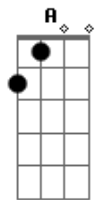

© ukulele-chords.com