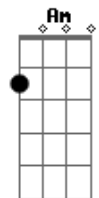

© ukulele-chords.com