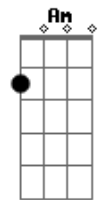

© ukulele-chords.com