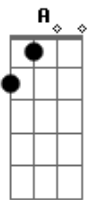

© ukulele-chords.com