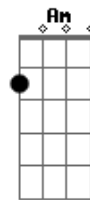

© ukulele-chords.com