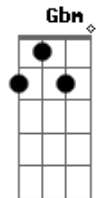

© ukulele-chords.com