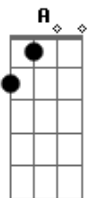

© ukulele-chords.com