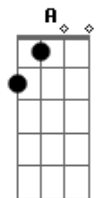

© ukulele-chords.com