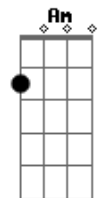

© ukulele-chords.com