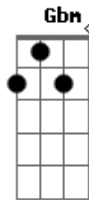

© ukulele-chords.com