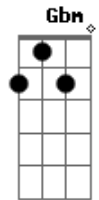

© ukulele-chords.com