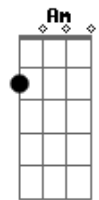

© ukulele-chords.com