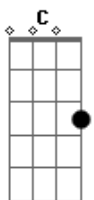

The Beatles - Now And Then

tom:

Intro: Am G Am G Am

[Primeira Parte]

I know it's true
 It's all because of you
 And, if I make it through
 It's all because of you
 And now and then
 If we must start again
 Well, we will know for sure
 That I will love you

[Refrão]

Now and then
 I miss you
 Oh, now and then
 I want you to
 Be there for me
 Always to return to me

[Segunda Parte]

Acordes

© ukulele-chords.com

© ukulele-chords.com

© ukulele-chords.com

© ukulele-chords.com

© ukulele-chords.com

© ukulele-chords.com

© ukulele-chords.com

© ukulele-chords.com

© ukulele-chords.com

© ukulele-chords.com

© ukulele-chords.com

I know it's true
 It's all because of you
 And, if you go Away
 I know you'll never stay

[Refrão]

Now and then
 I miss you
 Oh, now and then
 I want you to
 Be there for me

[Solo] Dm7 C Dm7 C
 Em Am D Dm G Am

[Primeira Parte]

I know it's true
 It's all because of you
 And, if I make it through
 It's all because of you