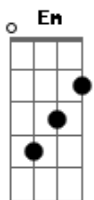

The Beatles - Now And Then

tom:

Intro: Am G Am G Am

[Primeira Parte]

I know it's true
 It's all because of you
 And, if I make it through
 It's all because of you
 And now and then
 If we must start again
 Well, we will know for sure
 That I will love you

[Refrão]

Now and then
 I miss you
 Oh, now and then
 I want you to
 Be there for me
 Always to return to me

[Segunda Parte]

Acordes

© ukulele-chords.com

© ukulele-chords.com

© ukulele-chords.com

© ukulele-chords.com

[Refrão]

Now and then
 I miss you
 Oh, now and then
 I want you to
 Be there for me

[Solo] Dm7 C Dm7 C
 Em Am D Dm G Am

[Primeira Parte]

I know it's true
 It's all because of you
 And, if I make it through
 It's all because of you