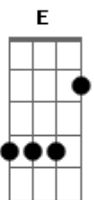

The Beatles - Now And Then

tom:

Intro: Am G Am G Am

[Primeira Parte]

I know it's true
 It's all because of you
 And, if I make it through
 It's all because of you
 And now and then
 If we must start again
 Well, we will know for sure
 That I will love you

[Refrão]

Now and then
 I miss you
 Oh, now and then
 I want you to
 Be there for me
 Always to return to me

[Segunda Parte]

Acordes

© ukulele-chords.com

© ukulele-chords.com

© ukulele-chords.com

© ukulele-chords.com

[Refrão]

Now and then
 I miss you
 Oh, now and then
 I want you to
 Be there for me

[Solo] Dm7 C Dm7 C
 Em Am D Dm G Am

[Primeira Parte]

I know it's true
 It's all because of you
 And, if I make it through
 It's all because of you