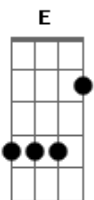

The Beatles - Now And Then

tom:

Intro: Am G Am G Am

[Primeira Parte]

I know it's true
 It's all because of you
 And, if I make it through
 It's all because of you
 And now and then
 If we must start again
 Well, we will know for sure
 That I will love you

[Refrão]

Now and then
 I miss you
 Oh, now and then
 I want you to
 Be there for me
 Always to return to me

[Segunda Parte]

Acordes

© ukulele-chords.com

© ukulele-chords.com

© ukulele-chords.com

© ukulele-chords.com

[Refrão]

Now and then
 I miss you
 Oh, now and then
 I want you to
 Be there for me

[Solo] Dm7 C Dm7 C
 Em Am D Dm G Am

[Primeira Parte]

I know it's true
 It's all because of you
 And, if I make it through
 It's all because of you