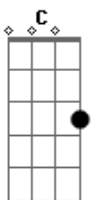

The Beatles - Now And Then

tom:

Intro: Am G Am G Am

[Primeira Parte]

I know it's true
 It's all because of you
 And, if I make it through
 It's all because of you
 And now and then
 If we must start again
 Well, we will know for sure
 That I will love you

[Refrão]

Now and then
 I miss you
 Oh, now and then
 I want you to
 Be there for me
 Always to return to me

[Segunda Parte]

Acordes

© ukulele-chords.com

© ukulele-chords.com

© ukulele-chords.com

© ukulele-chords.com

© ukulele-chords.com

© ukulele-chords.com

© ukulele-chords.com

© ukulele-chords.com

© ukulele-chords.com

© ukulele-chords.com

© ukulele-chords.com

I know it's true
 It's all because of you
 And, if you go Away
 I know you'll never stay

[Refrão]

Now and then
 I miss you
 Oh, now and then
 I want you to
 Be there for me

[Solo] Dm7 C Dm7 C
 Em Am D Dm G Am

[Primeira Parte]

I know it's true
 It's all because of you
 And, if I make it through
 It's all because of you