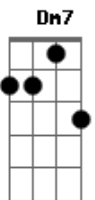

© ukulele-chords.com