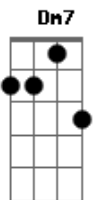

© ukulele-chords.com