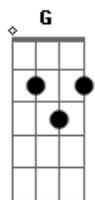

The Beatles - Now And Then

tom:

Intro: Am G Am G Am

[Primeira Parte]

I know it's true
 It's all because of you
 And, if I make it through
 It's all because of you
 And now and then
 If we must start again
 Well, we will know for sure
 That I will love you

[Refrão]

Now and then
 I miss you
 Oh, now and then
 I want you to
 Be there for me
 Always to return to me

[Segunda Parte]

Acordes

© ukulele-chords.com

© ukulele-chords.com

© ukulele-chords.com

© ukulele-chords.com

[Refrão]

Now and then
 I miss you
 Oh, now and then
 I want you to
 Be there for me

[Solo] Dm7 C Dm7 C
 Em Am D Dm G Am

[Primeira Parte]

I know it's true
 It's all because of you
 And, if I make it through
 It's all because of you