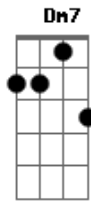

© ukulele-chords.com