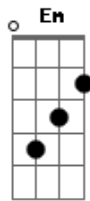

The Beatles - Norwegian Wood

D
 I once had a girl, or should I say
C D
 she once had me.

She showed me her room, isn't it good?
C D
 Norwegian wood.
Dm G
 She asked my to stay and told me to sit anywhere,
Dm Em A A7
 So I looked around and I noticed there wasn't a chair.
 #2.
D
 I sat on a rug, biding my time,
C D

drinking her wine.

We talked until two, and then she said,
C D
 It's time for bed.
Dm G
 She told me she worked in the morning and started to laugh,
Dm Em A A7
 I told her I didn't, and crawled off to sleep in the bath.
 #3.
D C D
 And when I awoke, I was alone, this bird has flown.

So I lit a fire, isn't it good?
C D C D C Dm7 D
 Norwegian wood.

Acordes

© ukulele-chords.com

© ukulele-chords.com

© ukulele-chords.com

© ukulele-chords.com

© ukulele-chords.com

© ukulele-chords.com