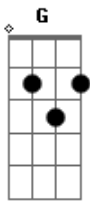

The Beatles - Norwegian Wood

D
 I once had a girl, or should I say
C D
 she once had me.

She showed me her room, isn't it good?
C D
 Norwegian wood.
Dm G
 She asked my to stay and told me to sit anywhere,
Dm Em A A7
 So I looked around and I noticed there wasn't a chair.
 #2.
D
 I sat on a rug, biding my time,
C D

drinking her wine.

We talked until two, and then she said,
C D
 It's time for bed.
Dm G
 She told me she worked in the morning and started to laugh,
Dm Em A A7
 I told her I didn't, and crawled off to sleep in the bath.
 #3.
D C D
 And when I awoke, I was alone, this bird has flown.

So I lit a fire, isn't it good?
C D C D C Dm7 D
 Norwegian wood.

Acordes

© ukulele-chords.com

© ukulele-chords.com

© ukulele-chords.com

© ukulele-chords.com

© ukulele-chords.com

© ukulele-chords.com