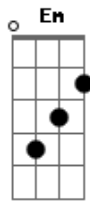

The Beatles - Norwegian Wood

D
 I once had a girl, or should I say
C D
 she once had me.

She showed me her room, isn't it good?
C D
 Norwegian wood.
Dm G
 She asked my to stay and told me to sit anywhere,
Dm Em A A7
 So I looked around and I noticed there wasn't a chair.
 #2.
D
 I sat on a rug, biding my time,
C D

drinking her wine.

We talked until two, and then she said,
C D
 It's time for bed.
Dm G
 She told me she worked in the morning and started to laugh,
Dm Em A A7
 I told her I didn't, and crawled off to sleep in the bath.
 #3.
D C D
 And when I awoke, I was alone, this bird has flown.

So I lit a fire, isn't it good?
C D C D C Dm7 D
 Norwegian wood.

Acordes

© ukulele-chords.com

© ukulele-chords.com

© ukulele-chords.com

© ukulele-chords.com

© ukulele-chords.com

© ukulele-chords.com