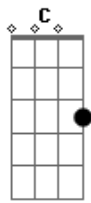

The Beatles - Norwegian Wood

D
 I once had a girl, or should I say
C D
 she once had me.

She showed me her room, isn't it good?
C D
 Norwegian wood.
Dm G
 She asked my to stay and told me to sit anywhere,
Dm Em A A7
 So I looked around and I noticed there wasn't a chair.
 #2.
D
 I sat on a rug, biding my time,
C D

drinking her wine.

We talked until two, and then she said,
C D
 It's time for bed.
Dm G
 She told me she worked in the morning and started to laugh,
Dm Em A A7
 I told her I didn't, and crawled off to sleep in the bath.
 #3.
D C D
 And when I awoke, I was alone, this bird has flown.

So I lit a fire, isn't it good?
C D C D C Dm7 D
 Norwegian wood.

Acordes

© ukulele-chords.com

© ukulele-chords.com

© ukulele-chords.com

© ukulele-chords.com

© ukulele-chords.com

© ukulele-chords.com