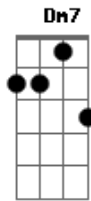

© ukulele-chords.com