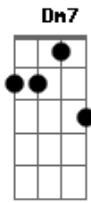

© ukulele-chords.com