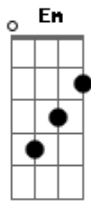

The Beatles - Norwegian Wood

D
 I once had a girl, or should I say
C D
 she once had me.

She showed me her room, isn't it good?
C D
 Norwegian wood.
Dm G
 She asked my to stay and told me to sit anywhere,
Dm Em A A7
 So I looked around and I noticed there wasn't a chair.
 #2.
D
 I sat on a rug, biding my time,
C D

drinking her wine.

We talked until two, and then she said,
C D
 It's time for bed.
Dm G
 She told me she worked in the morning and started to laugh,
Dm Em A A7
 I told her I didn't, and crawled off to sleep in the bath.
 #3.
D C D
 And when I awoke, I was alone, this bird has flown.

So I lit a fire, isn't it good?
C D C D C Dm7 D
 Norwegian wood.

Acordes

© ukulele-chords.com

© ukulele-chords.com

© ukulele-chords.com

© ukulele-chords.com

© ukulele-chords.com

© ukulele-chords.com