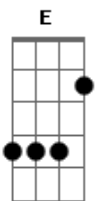

The Beatles - Norwegian Wood

Tom: **E**

(acordes na forma do tom **D**)

Capostrate na 2ª casa

Intro 2x:

I sat on a rug, bid-ing my
And, when I a - woke, I was a-
D **C** **G** **D**
time, drinking her wine.
lone, this bird had flown.
D
We talked un-til two, and then she
So, I lit a fire, is- n't it
D **C** **G** **D**
said "It's time for bed."
good Nor-we-gian wood.
Final:

Cítara:

D

Acordes

© ukulele-chords.com