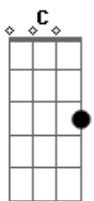

© ukulele-chords.com