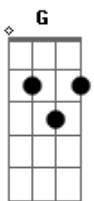

© ukulele-chords.com