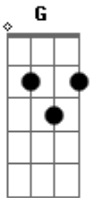

© ukulele-chords.com