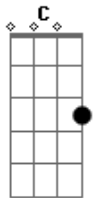

The Beatles - No Reply

Tom: C

F G
This happened once before When I came to your door
C
No reply
F G
They said it wasn't you But I saw you peep through
C
Your window
Am Em
I saw the light
F7 Em
I saw the light
Dm G
I know that you saw me 'Cause I looked up to see
C
Your face
F G
I tried to telephone, they said you were not home
C
That's a lie
F G
'Cause I know where you've been, I saw you walk in
C
Your door
Am Em
I nearly died
F7 Em
I nearly died
Dm G
'Cause you walked hand in hand, with another man

C
In my place
C E A
If I were you I'd realize that I
Dm F C
Love you more than any other guy
C E A
And I'll forgive the lies that I
Dm F C
Heard before when you gave me no reply
F G
I tried to telephone, they said you were not home
C
That's a lie
F G
'Cause I know where you've been, I saw you walk in
C
Your door
Am Em
I nearly died
F7 Em
I nearly died
F G
'Cause you walked hand in hand, with another man
C
In my place
Am Em
No reply
F7 C
No reply

Acordes

© ukulele-chords.com