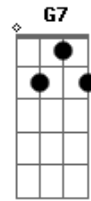

© ukulele-chords.com