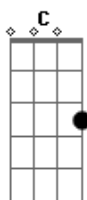

The Beatles - Misery

Tom: C

F G C Am G
The world is treating me bad misery
C F C F
I'm the kind of guy who never used to cry
F G C Am
The world is treating me bad misery
C F C F
I've lost her now for sure I won't see her no more
F G C
It's gonna be a drag misery
Am C
I'll remember all the little things we've done
Am G G7
Can't she see she'll always be the only one only one

C F C F
Send her back to me cause everyone can see
F G C
Without her I will be in misery
Am C
I'll remember all the little things we've done
Am G G7
She'll remember and she'll miss her only one lonely one
C F C F
Send her back to me cause everyone can see
F G C
Without her I will be in misery
F G C Am
Without her I will be in misery oh
C Am C
My misery la la la la la la misery

Acordes