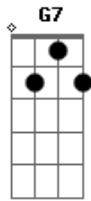

© ukulele-chords.com