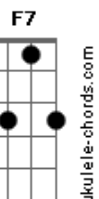

© ukulele-chords.com