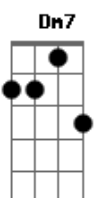

© ukulele-chords.com