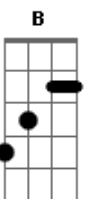

© ukulele-chords.com