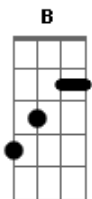

© ukulele-chords.com