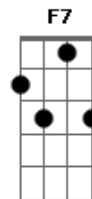

© ukulele-chords.com