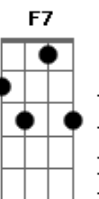

© ukulele-chords.com