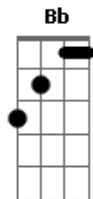

© ukulele-chords.com