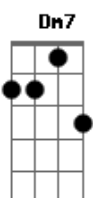

© ukulele-chords.com