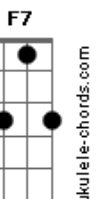

© ukulele-chords.com