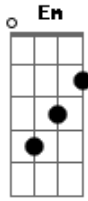

© ukulele-chords.com