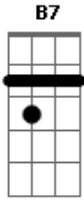

The Beatles - Lonely Day

Tom: **D**

(intro)

(segue com essa batida)

B7 **A**
lonely day, I said that I was your man,
Em
I cried alone this month, cause you don't returned.
B7
men can cry too, men can cry lonely,
A (so toca uma vez o acorde)
in this lonely day.

B7 **A**
lonely day, I said that I was your man,
Em
I cried alone this month, cause you don't returned.
B7
men can cry too, men can cry lonely,
A (so toca uma vez o acorde)
in this lonely day.

(**B7** **A**)

B7
Lonely daaay (5x)

Acordes

© ukulele-chords.com

© ukulele-chords.com

© ukulele-chords.com

© ukulele-chords.com