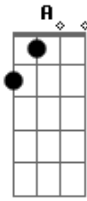

© ukulele-chords.com