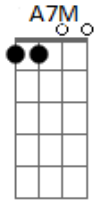

The Beatles - Lonely Day

Tom: **D**

(intro)

(segue com essa batida)

B7 **A7M**
lonely day, I said that I was your man,
Em
I cried alone this month, cause you don't returned.
B7
men can cry too, men can cry lonely,
A7M (so toca uma vez o acorde)
in this lonely day.

B7 **A7M**
lonely day, I said that I was your man,
Em
I cried alone this month, cause you don't returned.
B7
men can cry too, men can cry lonely,
A7M (so toca uma vez o acorde)
in this lonely day.

(**B7 A7M**)

B7
Lonely daaay (5x)

Acordes

© ukulele-chords.com