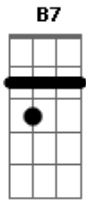

The Beatles - Lonely Day

Tom: **D**

(intro)

(segue com essa batida)

B7 **A7M**
lonely day, I said that I was your man,
Em
I cried alone this month, cause you don't returned.
B7
men can cry too, men can cry lonely,
A7M (so toca uma vez o acorde)
in this lonely day.

B7 **A7M**
lonely day, I said that I was your man,
Em
I cried alone this month, cause you don't returned.
B7
men can cry too, men can cry lonely,
A7M (so toca uma vez o acorde)
in this lonely day.

(**B7 A7M**)

B7
Lonely daaay (5x)

Acordes

© ukulele-chords.com

© ukulele-chords.com

© ukulele-chords.com

© ukulele-chords.com