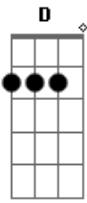

The Beatles - Lonely Day

Tom: **D**

(intro)

(segue com essa batida)

B7 **A7M**
lonely day, I said that I was your man,
Em
I cried alone this month, cause you don't returned.
B7
men can cry too, men can cry lonely,
A7M (so toca uma vez o acorde)
in this lonely day.

B7 **A7M**
lonely day, I said that I was your man,
Em
I cried alone this month, cause you don't returned.
B7
men can cry too, men can cry lonely,
A7M (so toca uma vez o acorde)
in this lonely day.

(**B7 A7M**)

B7
Lonely daaay (5x)

Acordes

© ukulele-chords.com

© ukulele-chords.com

© ukulele-chords.com

© ukulele-chords.com