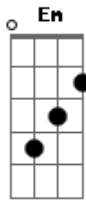

© ukulele-chords.com