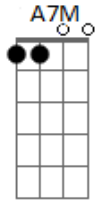

The Beatles - Lonely Day

Tom: **D**

(intro)

(segue com essa batida)

B7 **A7M**
lonely day, I said that I was your man,
Em
I cried alone this month, cause you don't returned.
B7
men can cry too, men can cry lonely,
A7M (so toca uma vez o acorde)
in this lonely day.

B7 **A7M**
lonely day, I said that I was your man,
Em
I cried alone this month, cause you don't returned.
B7
men can cry too, men can cry lonely,
A7M (so toca uma vez o acorde)
in this lonely day.

(**B7 A7M**)

B7
Lonely daaay (5x)

Acordes

© ukulele-chords.com

© ukulele-chords.com

© ukulele-chords.com

© ukulele-chords.com