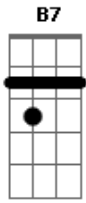

© ukulele-chords.com