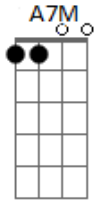

The Beatles - Lonely Day

Tom: **D**

(intro)

(segue com essa batida)

B7 **A7M**
lonely day, I said that I was your man,
Em
I cried alone this month, cause you don't returned.
B7
men can cry too, men can cry lonely,
A7M (so toca uma vez o acorde)
in this lonely day.

B7 **A7M**
lonely day, I said that I was your man,
Em
I cried alone this month, cause you don't returned.
B7
men can cry too, men can cry lonely,
A7M (so toca uma vez o acorde)
in this lonely day.

(**B7 A7M**)

B7
Lonely daaay (5x)

Acordes

© ukulele-chords.com

© ukulele-chords.com

© ukulele-chords.com

© ukulele-chords.com