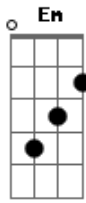

The Beatles - Lonely Day

Tom: **D**

(intro)

(segue com essa batida)

B7 **A7M**
lonely day, I said that I was your man,
Em
I cried alone this month, cause you don't returned.
B7
men can cry too, men can cry lonely,
A7M (so toca uma vez o acorde)
in this lonely day.

B7 **A7M**
lonely day, I said that I was your man,
Em
I cried alone this month, cause you don't returned.
B7
men can cry too, men can cry lonely,
A7M (so toca uma vez o acorde)
in this lonely day.

(**B7 A7M**)

B7
Lonely daaay (5x)

Acordes

© ukulele-chords.com

© ukulele-chords.com

© ukulele-chords.com

© ukulele-chords.com