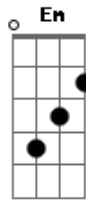

The Beatles - Lonely Day

Tom: **D**

(intro)

(segue com essa batida)

B7 **A7M**
lonely day, I said that I was your man,
Em
I cried alone this month, cause you don't returned.
B7
men can cry too, men can cry lonely,
A7M (so toca uma vez o acorde)
in this lonely day.

B7 **A7M**
lonely day, I said that I was your man,
Em
I cried alone this month, cause you don't returned.
B7
men can cry too, men can cry lonely,
A7M (so toca uma vez o acorde)
in this lonely day.

(**B7 A7M**)

B7
Lonely daaay (5x)

Acordes

© ukulele-chords.com

© ukulele-chords.com

© ukulele-chords.com

© ukulele-chords.com