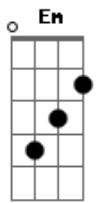

The Beatles - Let It Be

tom:

Intro: C G Am F C
G F Em F C

[Primeira Parte]

When I find myself in times of trouble
Mother Mary comes to me
Speaking words of wisdom, let it be
(Em F C)

And in my hour of darkness
She is standing right in front of me
Speaking words of wisdom, let it be
(Em F C)

[Segunda Parte]

And when the night is cloudy
There is still a light that shines on me
Shine until tomorrow, let it be
(Em F C)

I wake up to the sound of music
Mother Mary comes to me
Speaking words of wisdom, let it be
(Em F C)

[Refrão]

Let it be, let it be, let it be, let it be
There will be an answer, let it be
(Em F C)

Let it be, let it be, let it be, let it be
Whisper words of wisdom, let it be
(Em F C)
(F Em F C)
(Bb Am G F C)

[Final]

E|-1-1-1-----3----1---0-|

Acordes

© ukulele-chords.com

© ukulele-chords.com

© ukulele-chords.com

© ukulele-chords.com

© ukulele-chords.com