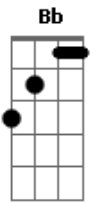

The Beatles - Let It Be

tom:

Intro: C G Am F C
G F Em F C

[Primeira Parte]

When I find myself in times of trouble
Mother Mary comes to me
Speaking words of wisdom, let it be
(Em F C)

And in my hour of darkness
She is standing right in front of me
Speaking words of wisdom, let it be
(Em F C)

[Segunda Parte]

And when the night is cloudy
There is still a light that shines on me
Shine until tomorrow, let it be
(Em F C)

I wake up to the sound of music
Mother Mary comes to me
Speaking words of wisdom, let it be
(Em F C)

[Refrão]

Let it be, let it be, let it be, let it be
There will be an answer, let it be
(Em F C)

Let it be, let it be, let it be, let it be
Whisper words of wisdom, let it be
(Em F C)
(F Em F C)
(Bb Am G F C)

[Final]

E|-1-1-1-----3----1---0-|

Acordes

© ukulele-chords.com

© ukulele-chords.com

© ukulele-chords.com

© ukulele-chords.com

© ukulele-chords.com