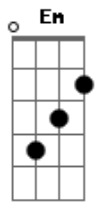

The Beatles - Let It Be

tom:

Intro: C G Am F C
G F Em F C

[Primeira Parte]

When I find myself in times of trouble
Mother Mary comes to me
Speaking words of wisdom, let it be
(Em F C)

And in my hour of darkness
She is standing right in front of me
Speaking words of wisdom, let it be
(Em F C)

[Segunda Parte]

And when the night is cloudy
There is still a light that shines on me
Shine until tomorrow, let it be
(Em F C)

I wake up to the sound of music
Mother Mary comes to me
Speaking words of wisdom, let it be
(Em F C)

[Refrão]

Let it be, let it be, let it be, let it be
There will be an answer, let it be
(Em F C)

Let it be, let it be, let it be, let it be
Whisper words of wisdom, let it be
(Em F C)
(F Em F C)
(Bb Am G F C)

[Final]

E|-1-1-1-----3----1---0-|

Acordes

© ukulele-chords.com

© ukulele-chords.com

© ukulele-chords.com

© ukulele-chords.com

© ukulele-chords.com