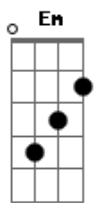

The Beatles - Let It Be

tom:

Intro: C G Am F C
G F Em F C

[Primeira Parte]

When I find myself in times of trouble
Mother Mary comes to me
Speaking words of wisdom, let it be
(Em F C)

And in my hour of darkness
She is standing right in front of me
Speaking words of wisdom, let it be
(Em F C)

[Refrão]

Let it be, let it be, let it be, let it be
There will be an answer, let it be
(Em F C)

Let it be, let it be, let it be, let it be
Whisper words of wisdom, let it be
(Em F C)
(F Em F C)
(Bb Am G F C)

[Final]

E|-1-1-1-----3----1---0-|

Acordes

© ukulele-chords.com

© ukulele-chords.com

© ukulele-chords.com

© ukulele-chords.com

© ukulele-chords.com