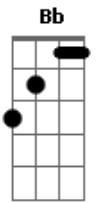

The Beatles - Let It Be

tom:

Intro: C G Am F C
G F Em F C

[Primeira Parte]

When I find myself in times of trouble
Mother Mary comes to me
Speaking words of wisdom, let it be
(Em F C)

And in my hour of darkness
She is standing right in front of me
Speaking words of wisdom, let it be
(Em F C)

[Segunda Parte]

And when the night is cloudy
There is still a light that shines on me
Shine until tomorrow, let it be
(Em F C)

I wake up to the sound of music
Mother Mary comes to me
Speaking words of wisdom, let it be
(Em F C)

[Refrão]

Let it be, let it be, let it be, let it be
There will be an answer, let it be
(Em F C)

Let it be, let it be, let it be, let it be
Whisper words of wisdom, let it be
(Em F C)
(F Em F C)
(Bb Am G F C)

[Final]

E|-1-1-1-----3----1---0-|

Acordes

© ukulele-chords.com

© ukulele-chords.com

© ukulele-chords.com

© ukulele-chords.com

© ukulele-chords.com