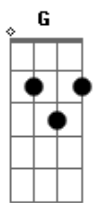

The Beatles - Let It Be

tom:

Intro: C G Am F C
G F Em F C

[Primeira Parte]

When I find myself in times of trouble
Mother Mary comes to me
Speaking words of wisdom, let it be
(Em F C)

And in my hour of darkness
She is standing right in front of me
Speaking words of wisdom, let it be
(Em F C)

[Final]

E|-1-1-1-----3----1---0-|

Acordes

© ukulele-chords.com

© ukulele-chords.com

© ukulele-chords.com

© ukulele-chords.com

© ukulele-chords.com