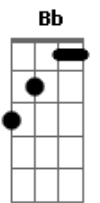

The Beatles - Let It Be

tom:

Intro: C G Am F C
G F Em F C

[Primeira Parte]

When I find myself in times of trouble
Mother Mary comes to me
Speaking words of wisdom, let it be
(Em F C)

And in my hour of darkness
She is standing right in front of me
Speaking words of wisdom, let it be
(Em F C)

[Segunda Parte]

And when the night is cloudy
There is still a light that shines on me
Shine until tomorrow, let it be
(Em F C)

I wake up to the sound of music
Mother Mary comes to me
Speaking words of wisdom, let it be
(Em F C)

[Refrão]

Let it be, let it be, let it be, let it be
There will be an answer, let it be
(Em F C)

Let it be, let it be, let it be, let it be
Whisper words of wisdom, let it be
(Em F C)
(F Em F C)
(Bb Am G F C)

[Final]

E|-1-1-1-----3----1---0-|

Acordes

© ukulele-chords.com

© ukulele-chords.com

© ukulele-chords.com

© ukulele-chords.com

© ukulele-chords.com