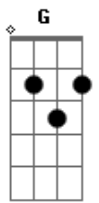

The Beatles - Let It Be

tom:

Intro: C G Am F C
G F Em F C

[Primeira Parte]

When I find myself in times of trouble
Mother Mary comes to me
Speaking words of wisdom, let it be
(Em F C)

And in my hour of darkness
She is standing right in front of me
Speaking words of wisdom, let it be
(Em F C)

[Segunda Parte]

And when the night is cloudy
There is still a light that shines on me
Shine until tomorrow, let it be
(Em F C)

I wake up to the sound of music
Mother Mary comes to me
Speaking words of wisdom, let it be
(Em F C)

[Final]

E|-1-1-1-----3----1---0-|

Acordes

© ukulele-chords.com

© ukulele-chords.com

© ukulele-chords.com

© ukulele-chords.com

© ukulele-chords.com