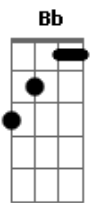

The Beatles - Let It Be

tom:

Intro: C G Am F C G F Em F C

[Primeira Parte]

When I find myself in times of trouble
 Mother Mary comes to me
 Speaking words of wisdom, let it be

And in my hour of darkness
 She is standing right in front of me
 Speaking words of wisdom, let it be

Acordes

[Solo] C G Am F C G F Em F C

[Parte 2 de 8]
 [Parte 3 de 8]

[Parte 4 de 8]

[Parte 5 de 8]

[Parte 6 de 8]

[Parte 7 de 8]

[Parte 8 de 8]

(F Em F C Bb Am G F C)

[Final]

© ukulele-chords.com

© ukulele-chords.com

© ukulele-chords.com

© ukulele-chords.com

© ukulele-chords.com

© ukulele-chords.com