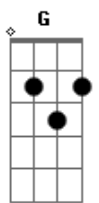

The Beatles - Let It Be

tom:

Intro: C G Am F C G F Em F C

[Primeira Parte]

When I find myself in times of trouble
 Mother Mary comes to me
 Speaking words of wisdom, let it be

And in my hour of darkness
 She is standing right in front of me
 Speaking words of wisdom, let it be

Acordes

[Solo] C G Am F C G F Em F C

[Parte 2 de 8]
 [Parte 3 de 8]

[Parte 4 de 8]

[Parte 5 de 8]

[Parte 6 de 8]

[Parte 7 de 8]

[Parte 8 de 8]

(F Em F C Bb Am G F C)

[Final]

© ukulele-chords.com

© ukulele-chords.com

© ukulele-chords.com

© ukulele-chords.com

© ukulele-chords.com

© ukulele-chords.com