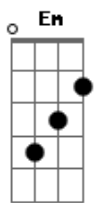

The Beatles - Let It Be

tom:

Intro: C G Am F C G F Em F C

[Primeira Parte]

When I find myself in times of trouble
 Mother Mary comes to me
 Speaking words of wisdom, let it be

And in my hour of darkness
 She is standing right in front of me
 Speaking words of wisdom, let it be

Acordes

[Solo] C G Am F C G F Em F C

[Parte 2 de 8]
 [Parte 3 de 8]

[Parte 4 de 8]

[Parte 5 de 8]

[Parte 6 de 8]

[Parte 7 de 8]

[Parte 8 de 8]

(F Em F C Bb Am G F C)

[Final]

© ukulele-chords.com

© ukulele-chords.com

© ukulele-chords.com

© ukulele-chords.com

© ukulele-chords.com

© ukulele-chords.com