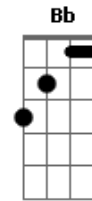

© ukulele-chords.com