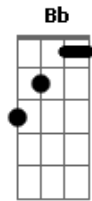

© ukulele-chords.com