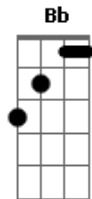

© ukulele-chords.com