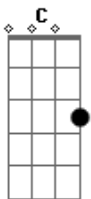

The Beatles - Let It Be

Tom: C

Intro: C G Am Am7 F Dm C G F C Dm C

When I find myself in times of trouble
(Am Am7) F
Mother Mary comes to me
C G
Speaking words of wisdom
F (C Dm C)
Let it be

And in my hour of darkness
(Am Am7) F
She is standing right in front of me
C G
Speaking words of wisdom
F (C Dm C)
Let it be

Let it be, let it be
F C
Let it be, let it be
G
Whisper words of wisdom
F (C Dm C)
Let it be

When all the broken hearted people
(Am Am7) F
Living in the world agree
C G
There will be an answer
F (C Dm C)
Let it be

For though they may be parted there is
(Am Am7) F
Still a chance that they will see
C G
There will be an answer
F (C Dm C)
Let it be

Let it be, let it be
F C
Let it be, let it be
G
There will be an answer
F (C Dm C)
Let it be

Am G
Let it be, let it be
F C
Let it be, let it be
G
Whisper words of wisdom
F (C Dm C)
Let it be

1 Solo 2x: C F C Dm C Bb F G

2 Solo 2x: F C G Am Am7 F Dm C G F C Dm C

Am G
Let it be, let it be
F C
Let it be, let it be
G
Whisper words of wisdom
F (C Dm C)
Let it be

And when the night is cloudy
(Am Am7) F
There is still a light that shines on me
C G
Shine on until tomorrow
F (C Dm C)
Let it be

I wake up to the sound of music
(Am Am7) F
Mother Mary comes to me
C G
There will be no sorrow
F (C Dm C)
Let it be

Am G
Let it be, let it be
F C
Let it be, let it be
G
There will be an answer
F (C Dm C)
Let it be

Am G
Let it be, let it be
F C
Let it be, let it be
G
Whisper words of wisdom
F (C Dm C)
Let it be

Acordes

© ukulele-chords.com