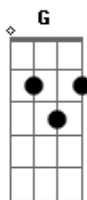

© ukulele-chords.com