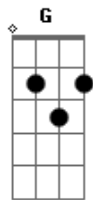

© ukulele-chords.com