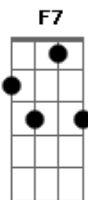

The Beatles - Leave My Kitten Alone

Tom: C

^C
You better leave, my kitten all alone.

^{F7} You better leave, ^C mi kitten all alone.

^G
But I told you big fat bulldog,

^F You better leave her alone. ^C

You better leave, my kitten all alone.

^{F7} You better leave, my kitten all alone. ^C

^G
This dog is gonna get you,

^F ^C

If you don't leave her alone.

Well Mr. Dog I'm gonna hit you

On the top of your head

That child is gonna miss you,

You gonna wish that you were dead

If you don't leave my kitten all alone, oh.. yeah

^G
Well I told you big fat bulldog

^F You better leave her alone. ^C

(solo sobre a harmonia dos três acordes)

Volta à segunda e segue até o fim.

Acordes

© ukulele-chords.com