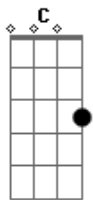

The Beatles - Leave My Kitten Alone

Tom: C

^C
You better leave, my kitten all alone.

^{F7} You better leave, ^C mi kitten all alone.

^G
But I told you big fat bulldog,

^F You better leave her alone. ^C

You better leave, my kitten all alone.

^{F7} You better leave, my kitten all alone. ^C

^G
This dog is gonna get you,

^F ^C

If you don't leave her alone.

Well Mr. Dog I'm gonna hit you

On the top of your head

That child is gonna miss you,

You gonna wish that you were dead

If you don't leave my kitten all alone, oh.. yeah

^G
Well I told you big fat bulldog

^F You better leave her alone. ^C

(solo sobre a harmonia dos três acordes)

Volta à segunda e segue até o fim.

Acordes

© ukulele-chords.com