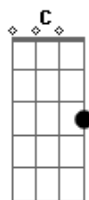

The Beatles - Leave My Kitten Alone

Tom: C

^C
You better leave, my kitten all alone.

^{F7} You better leave, ^C mi kitten all alone.

^G
But I told you big fat bulldog,

^F You better leave her alone. ^C

You better leave, my kitten all alone.

^{F7} You better leave, my kitten all alone. ^C

^G
This dog is gonna get you,

^F ^C

If you don't leave her alone.

Well Mr. Dog I'm gonna hit you

On the top of your head

That child is gonna miss you,

You gonna wish that you were dead

If you don't leave my kitten all alone, oh.. yeah

^G
Well I told you big fat bulldog

^F You better leave her alone. ^C

(solo sobre a harmonia dos três acordes)

Volta à segunda e segue até o fim.

Acordes

© ukulele-chords.com