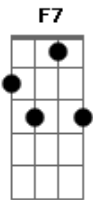

The Beatles - Leave My Kitten Alone

Tom: C

^C
You better leave, my kitten all alone.

^{F7} You better leave, ^C mi kitten all alone.

^G
But I told you big fat bulldog,

^F You better leave her alone. ^C

You better leave, my kitten all alone.

^{F7} You better leave, my kitten all alone. ^C

^G
This dog is gonna get you,

^F ^C

If you don't leave her alone.

Well Mr. Dog I'm gonna hit you

On the top of your head

That child is gonna miss you,

You gonna wish that you were dead

If you don't leave my kitten all alone, oh.. yeah

^G
Well I told you big fat bulldog

^F You better leave her alone. ^C

(solo sobre a harmonia dos três acordes)

Volta à segunda e segue até o fim.

Acordes

© ukulele-chords.com