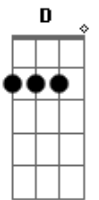

© ukulele-chords.com

My oh my

That country boy can play

A
Go go, go Johnny go go go!

D
Go Johnny go go go!

A
Go Johnny go go go!

E
Go Johnny go go go!

A
Aah Johnny B. Goode!

Solo 2x: A D A D A E A E

A
Well his mama told him

Someday you will be a man

And you will be the leader

Of a big old band

D
Many people coming

From miles around

A
To hear you play your music

Till the sun goes down

E
Maybe some day

Your name will be in light

A
Saying Johnny B. Goode tonight!

A
Go go, go Johnny go go go!

D
Go Johnny go go go!

A
Go Johnny go go go!

E
Go Johnny go go go!

A
Aah Johnny B. Goode!