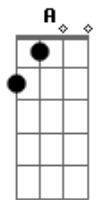

The Beatles - Johnny B Goode

Tom: A

Intro: A E D A

A
Deep down in Louisiana
Close to New Orleans
Way back up in the woods
Among the evergreens

D
There stand a country cabin
Made of clay and wood

A
Where lives a young country boy
Named Johnny B. Goode

E
He never ever learned
To read or write a book so well

A
But he could play his guitar
Just like a-ringing a bell

A
Go go, go Johnny go go go!

D
Go Johnny go go go!

A
Go Johnny go go go!

E
Go Johnny go go go!

A
Aah Johnny B. Goode!

A
He used to carry his guitar
In a gunny sack
Sit beneath the trees
By the railroad track

D
Oh sitting and a-playing

In the shade
A
Drumming to the rhythm

E
That the drivers made
People passing by
Used to stop and say

A

My oh my

That country boy can play

A
Go go, go Johnny go go go!

D
Go Johnny go go go!

A
Go Johnny go go go!

E
Go Johnny go go go!

A
Aah Johnny B. Goode!

Solo 2x: A D A D A E A E

A
Well his mama told him

Someday you will be a man

And you will be the leader

Of a big old band

D
Many people coming

From miles around

A
To hear you play your music

Till the sun goes down
E
Maybe some day

Your name will be in light

A
Saying Johnny B. Goode tonight!

A
Go go, go Johnny go go go!

D
Go Johnny go go go!

A
Go Johnny go go go!

E
Go Johnny go go go!

A
Aah Johnny B. Goode!

Acordes

© ukulele-chords.com