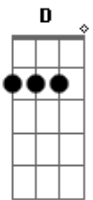

© ukulele-chords.com