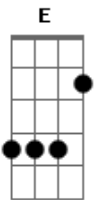

© ukulele-chords.com