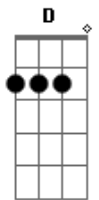

© ukulele-chords.com