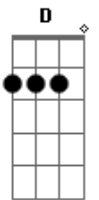

© ukulele-chords.com