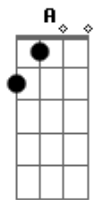

The Beatles - Johnny B Goode

Tom: A

Intro: A E D A

A
Deep down in Louisiana
Close to New Orleans
Way back up in the woods
Among the evergreens

D
There stand a country cabin
Made of clay and wood

A
Where lives a young country boy
Named Johnny B. Goode

E
He never ever learned
To read or write a book so well

A
But he could play his guitar
Just like a-ringing a bell

A
Go go, go Johnny go go go!

D
Go Johnny go go go!

A
Go Johnny go go go!

E
Go Johnny go go go!

A
Aah Johnny B. Goode!

A
He used to carry his guitar
In a gunny sack
Sit beneath the trees
By the railroad track

D
Oh sitting and a-playing

A
In the shade
Drumming to the rhythm

E
That the drivers made

A
People passing by
Used to stop and say

Acordes

© ukulele-chords.com