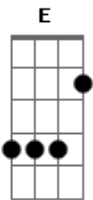

© ukulele-chords.com