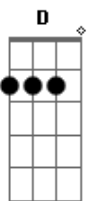

© ukulele-chords.com